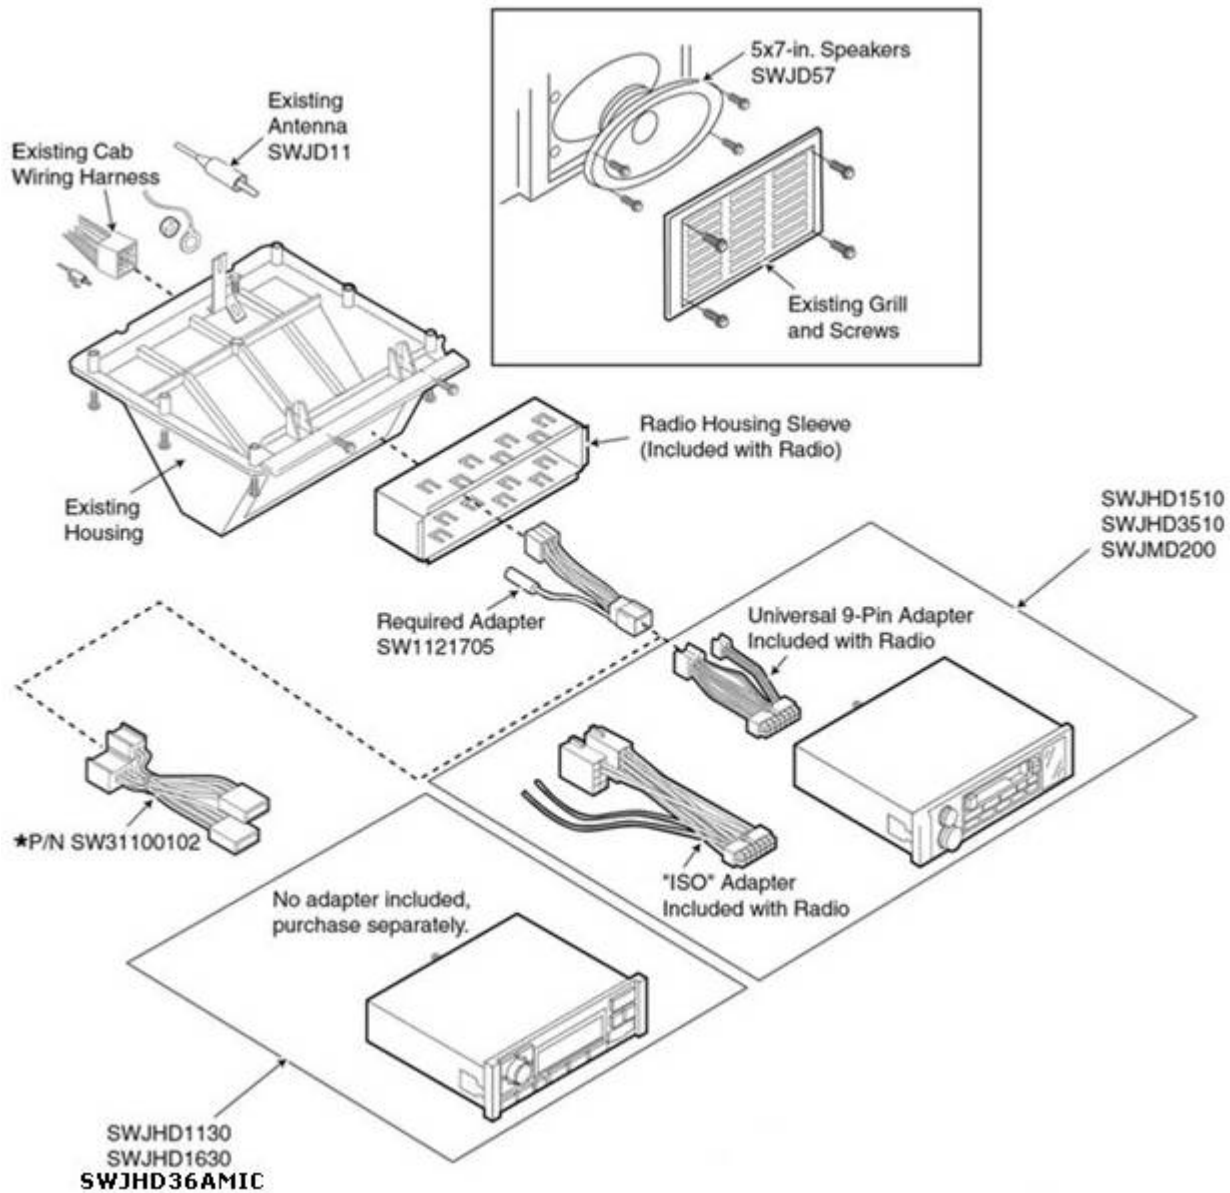

*Note: Current production equipment produced since 2006 does not require additional adapters. The SWJMD200, SWJHD1510 and SWJHD3510 have the required adapter included in the radio box. The SWJHD1130, SWJHD16030 and SWJHD36AMIC do not require an adapter. The connector plugs directly into the back of the radio.

[Return to top.](#)

Open-station equipment

Tractors

Machine	Radio choices	Additional parts required	Installation information
- Tractors (12-volt negative or positive ground) - Commercial and consumer products (12-volt negative ground) - Open-Station Tractors w/ROPS	Equipment <i>without</i> enclosed cabs or Sound-Gard body		
	SWTRA4500	No kits required.	Fully self-contained systems including radio, antenna, speakers and/or headphones, and housing.
<u>Compact Utility Tractor (CUT).</u> 790/990 CUT	SWJHD905	SWJHD905ROPS SWJXHD35