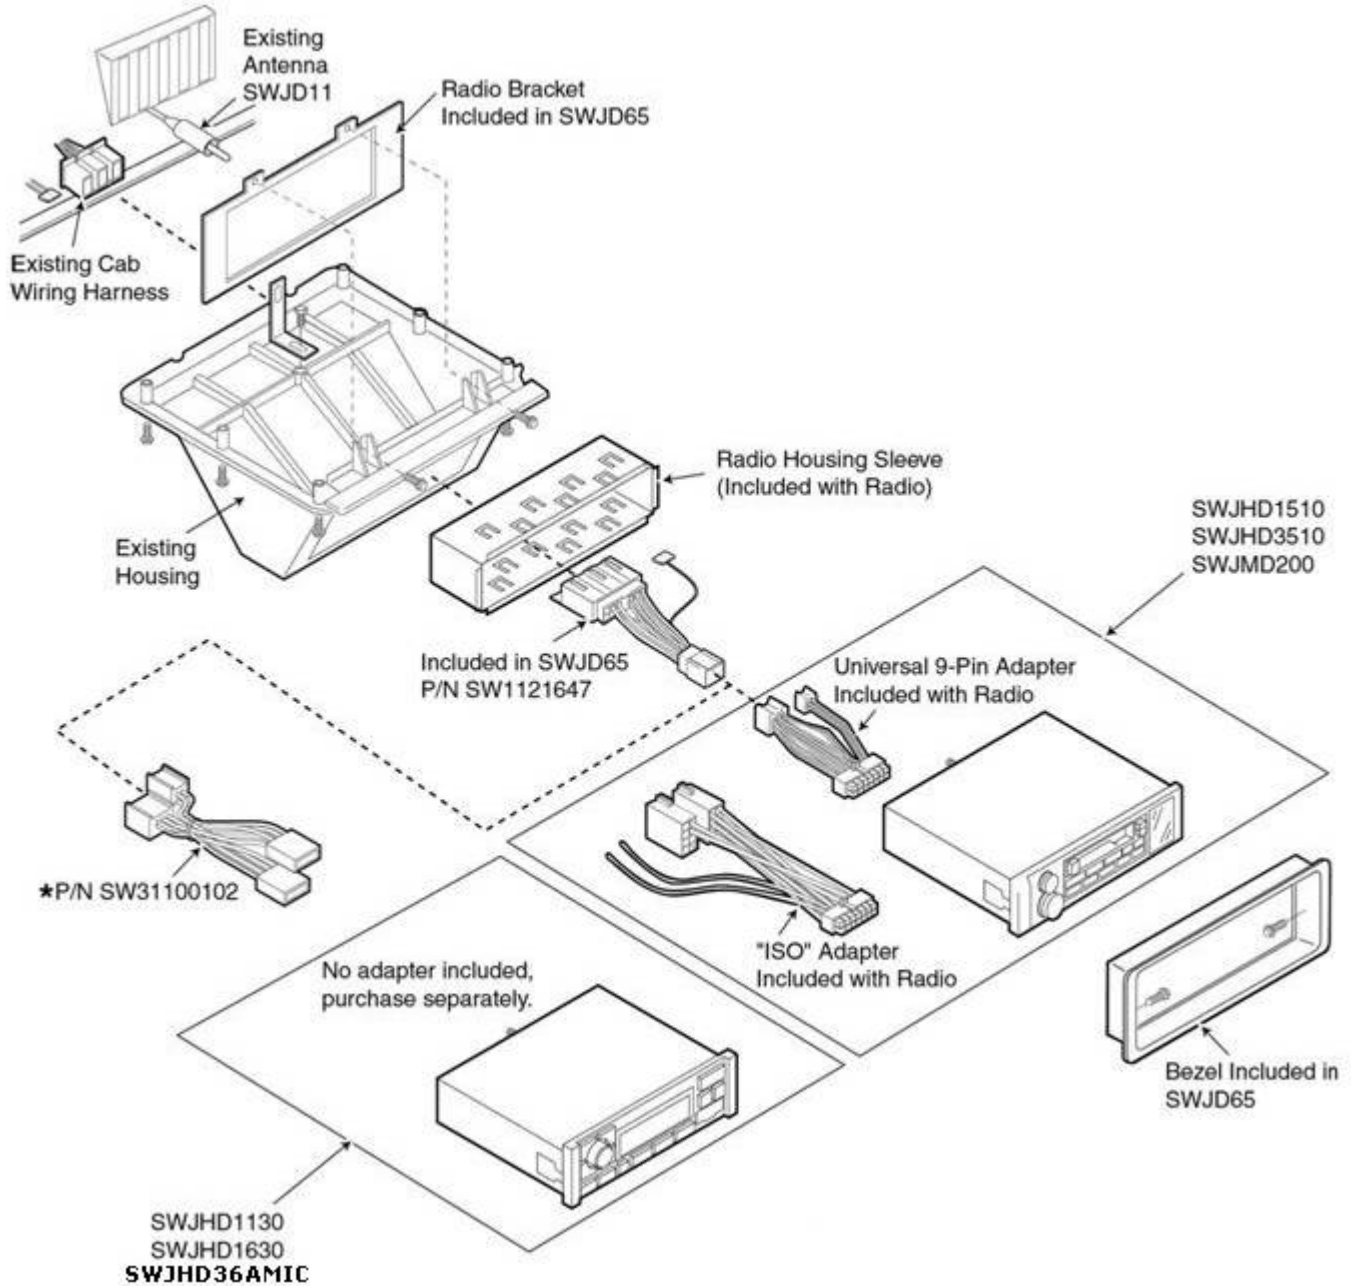

[Return to top.](#)

Row crop tractors

Machine	Radio choices	Additional parts required	Installation information
<ul style="list-style-type: none"> 4560/4760/4960 Row-Crop Tractors 4055/4255/4455/4555/4755/4955 Row-Crop Tractors 	Equipment requiring radio only (speakers/antenna exist in cab)		
	*SWJHD1510 *SWJHD3510 *SWJMD200	SWJD65	SWJD65 kit includes all parts shown except speakers and antenna SWJMD200 is recommended for 2-speaker system only.
	*SWJHD1120 *SWJHD1620 *SWJHD3620	SW31100102	

SWJHD1130
 SWJHD1630
 SWJHD36AMIC
 SWJHD1635BT

SW31100102

*Discontinued Part

Row crop tractors

***Note:** Current production equipment produced since 2006 does not require additional adapters. The SWJMD200, SWJHD1510 and SWJHD3510 have the required adapter included in the radio box. The SWJHD1130, SWJHD16030 and SWJHD36AMIC do not require an adapter. The connector plugs directly into the back of the radio.