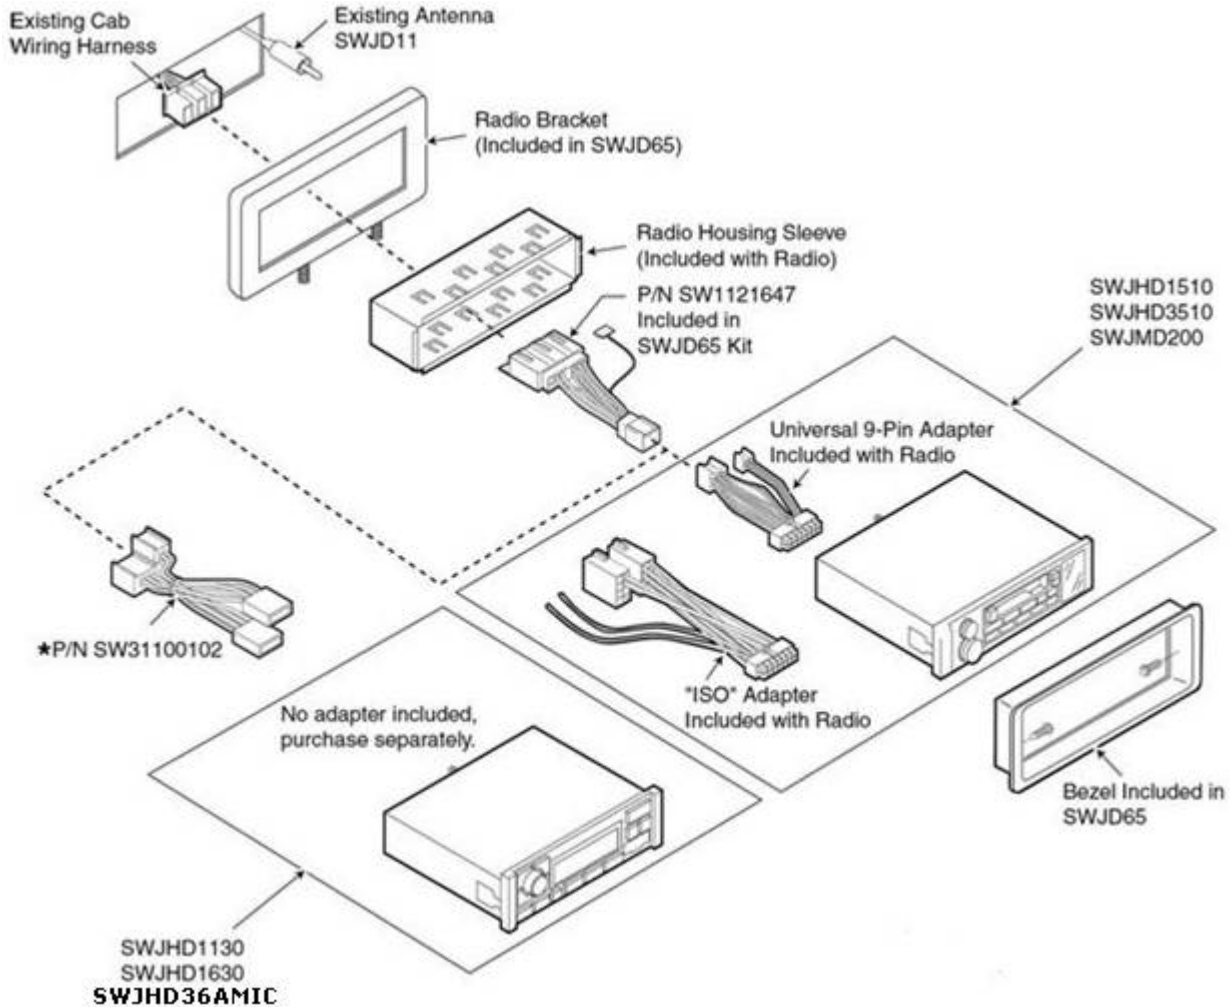

SWJHD1130 SWJHD1630 SWJHD36AMIC SWJHD1635BT	SW31100102	

4WD Tractors

*Note: Current production equipment produced since 2006 does not require additional adapters. The SWJMD200, SWJHD1510 and SWJHD3510 have the required adapter included in the radio box. The SWJHD1130, SWJHD1630 and SWJHD36AMIC do not require an adapter. The connector plugs directly into the back of the radio.

[Return to top.](#)

Row crop tractors

Machine	Radio choices	Additional parts required	Installation information
4560/4760/4960 Row-Crop Tractors 4055/4255/4455/4555/4755/4955 Row-Crop Tractors	Equipment requiring radio only (speakers/antenna exist in cab)		
	*SWJHD1510 *SWJHD3510 *SWJMD200	SWJD65	SWJD65 kit includes all parts shown except speakers and antenna SWJMD200 is recommended for 2-speaker system only.
	*SWJHD1120 *SWJHD1620 *SWJHD3620	SW31100102