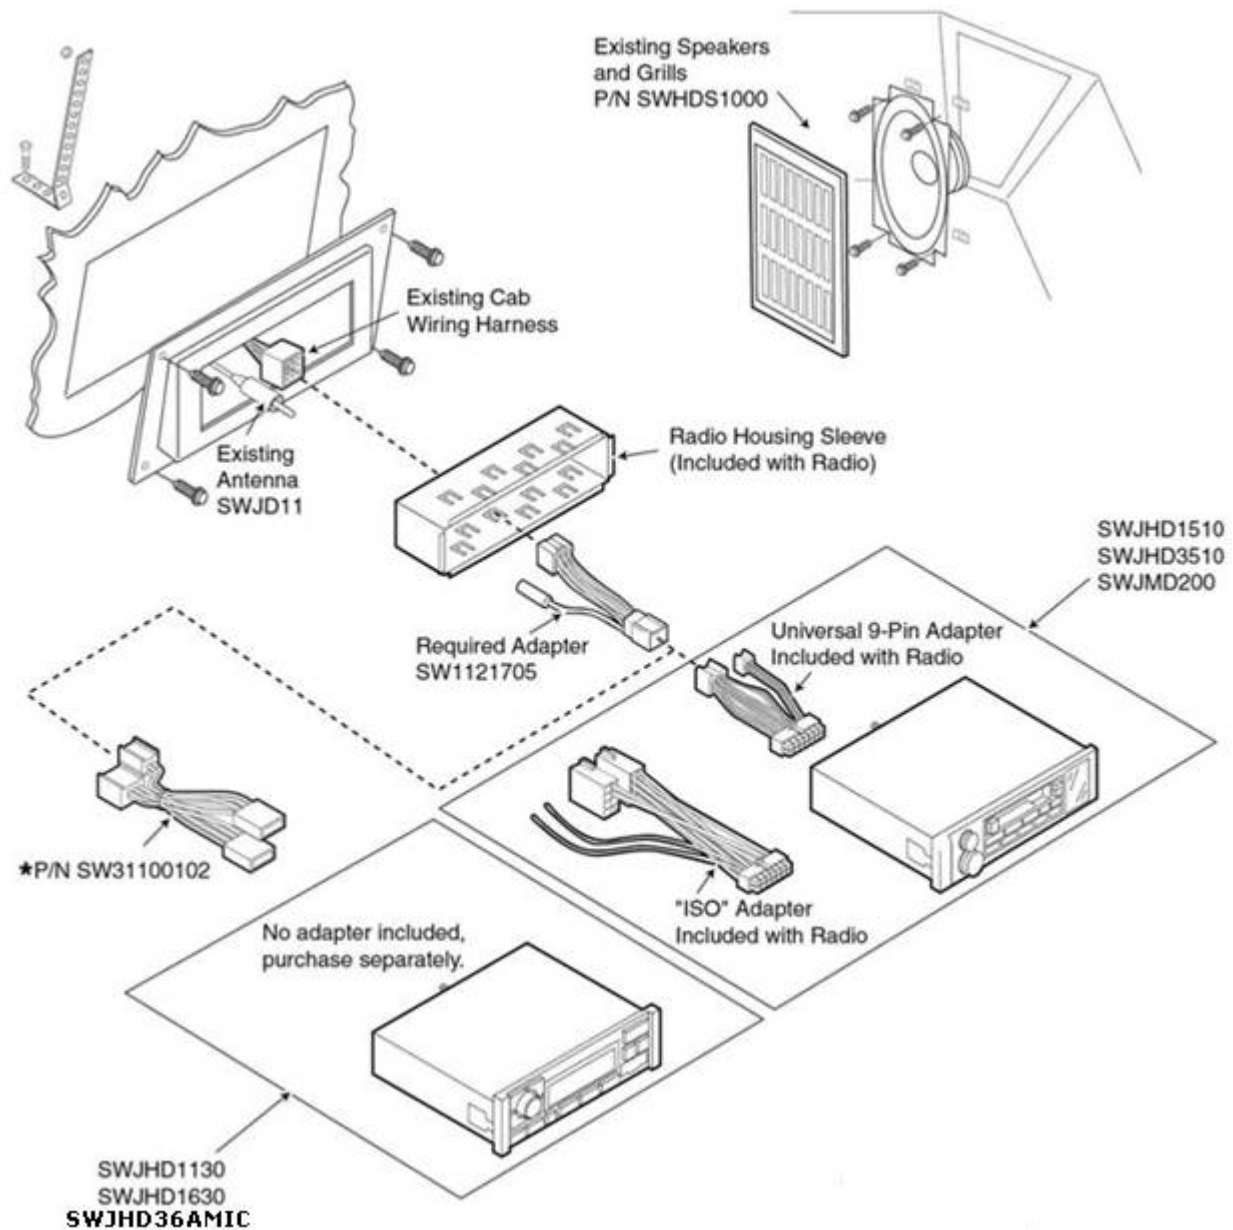

*Note: Current production equipment produced since 2006 does not require additional adapters. The SWJMD200, SWJHD1510 and SWJHD3510 have the required adapter included in the radio box. The SWJHD1130, SWJHD16030 and SWJHD36AMIC do not require an adapter. The connector plugs directly into the back of the radio.

[Return to top.](#)

4WD Tractors

Machine	Radio choices	Additional parts required	Installation information
8570/8770/8870/8970 4WD Tractors 8560/8760/8960 4WD Tractors* * Note: 60 Series 4WD tractors produced before 26 August 1991 do not have the radio harness installed. Order part number RE37616.	Equipment requiring radio only (speakers/antenna exist in cab)		
	*SWJHD1510 *SWJHD3510 *SWJMD200	SWJD65	SWJD65 kit includes all parts shown except speakers and antenna. SWJMD200 is recommended for 2-speaker system only.
	*SWJHD1120 *SWJHD1620 *SWJHD3620	SW31100102