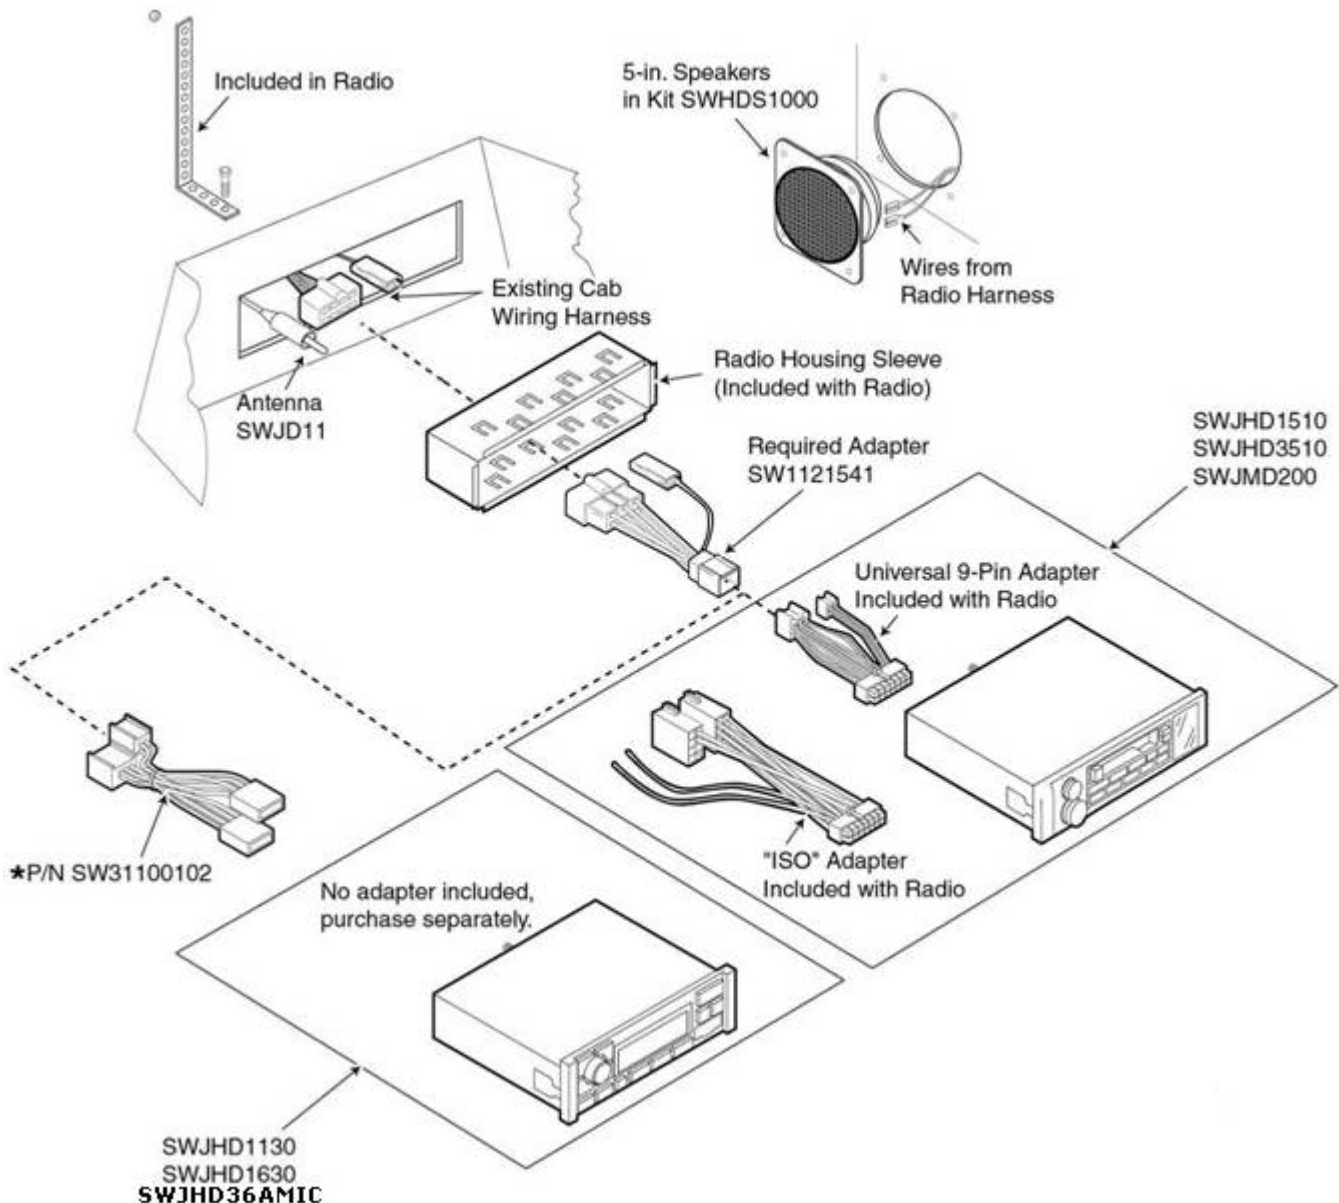

*SWJHD3620	SW31100103	
2000 Series Mac Don Windrowers (current production)	Equipment requiring radio only (speakers/antenna exist in cab)		
	*SWJHD1510 *SWJHD3510 *SWJMD200	**SW1121541	SWJMD200 is recommended for 2-speaker system only.
	*SWJHD1120 *SWJHD1620 *SWJHD3620	SW31100103	
	SWJHD1130 SWJHD1630 SWJHD36AMIC SWJHD1635BT	SW31100102	

*Discontinued Part

* Call ASA Tech Support at 1-800-859-3899 to order.

Mac Don Windrowers