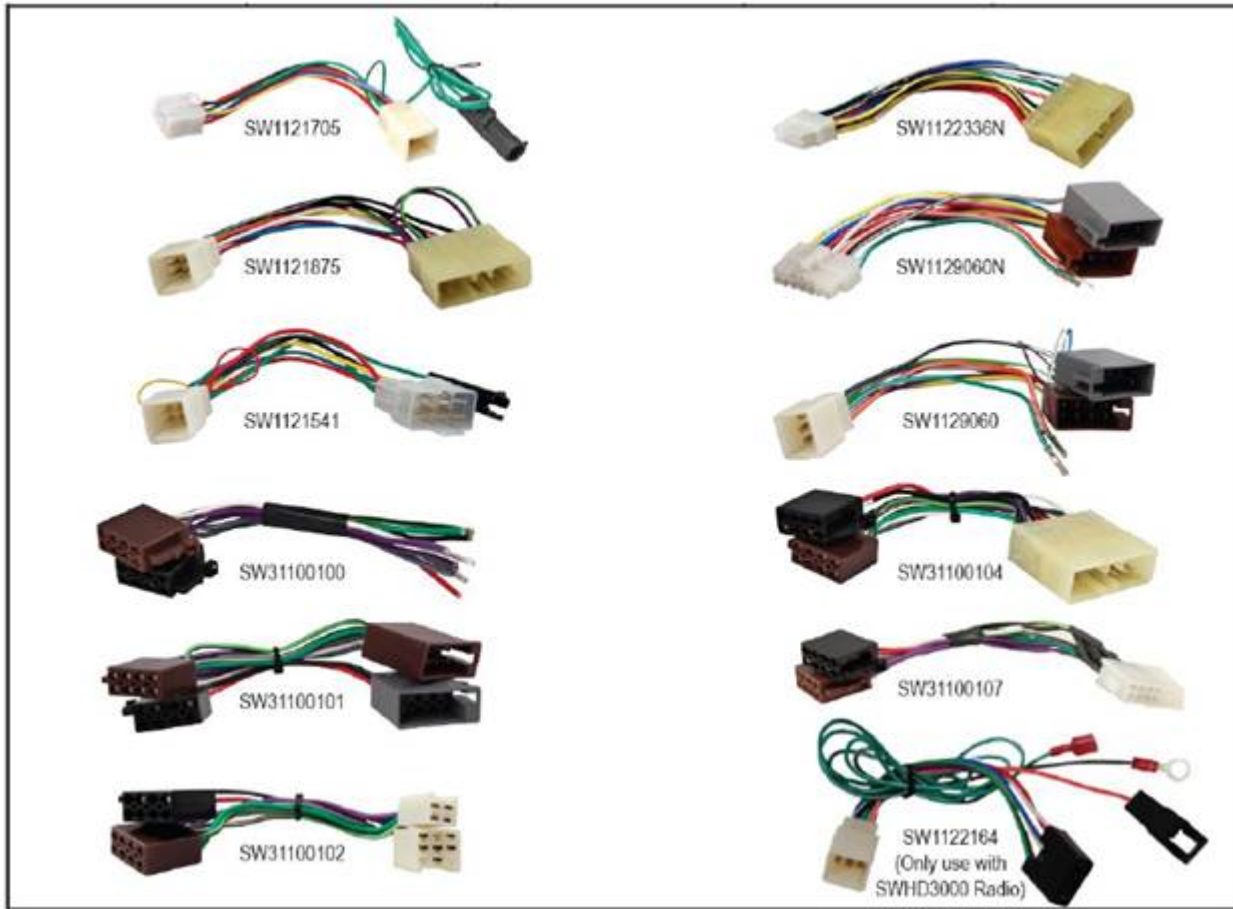

[Return to top.](#)

[Last modified: 20Dec18](#)