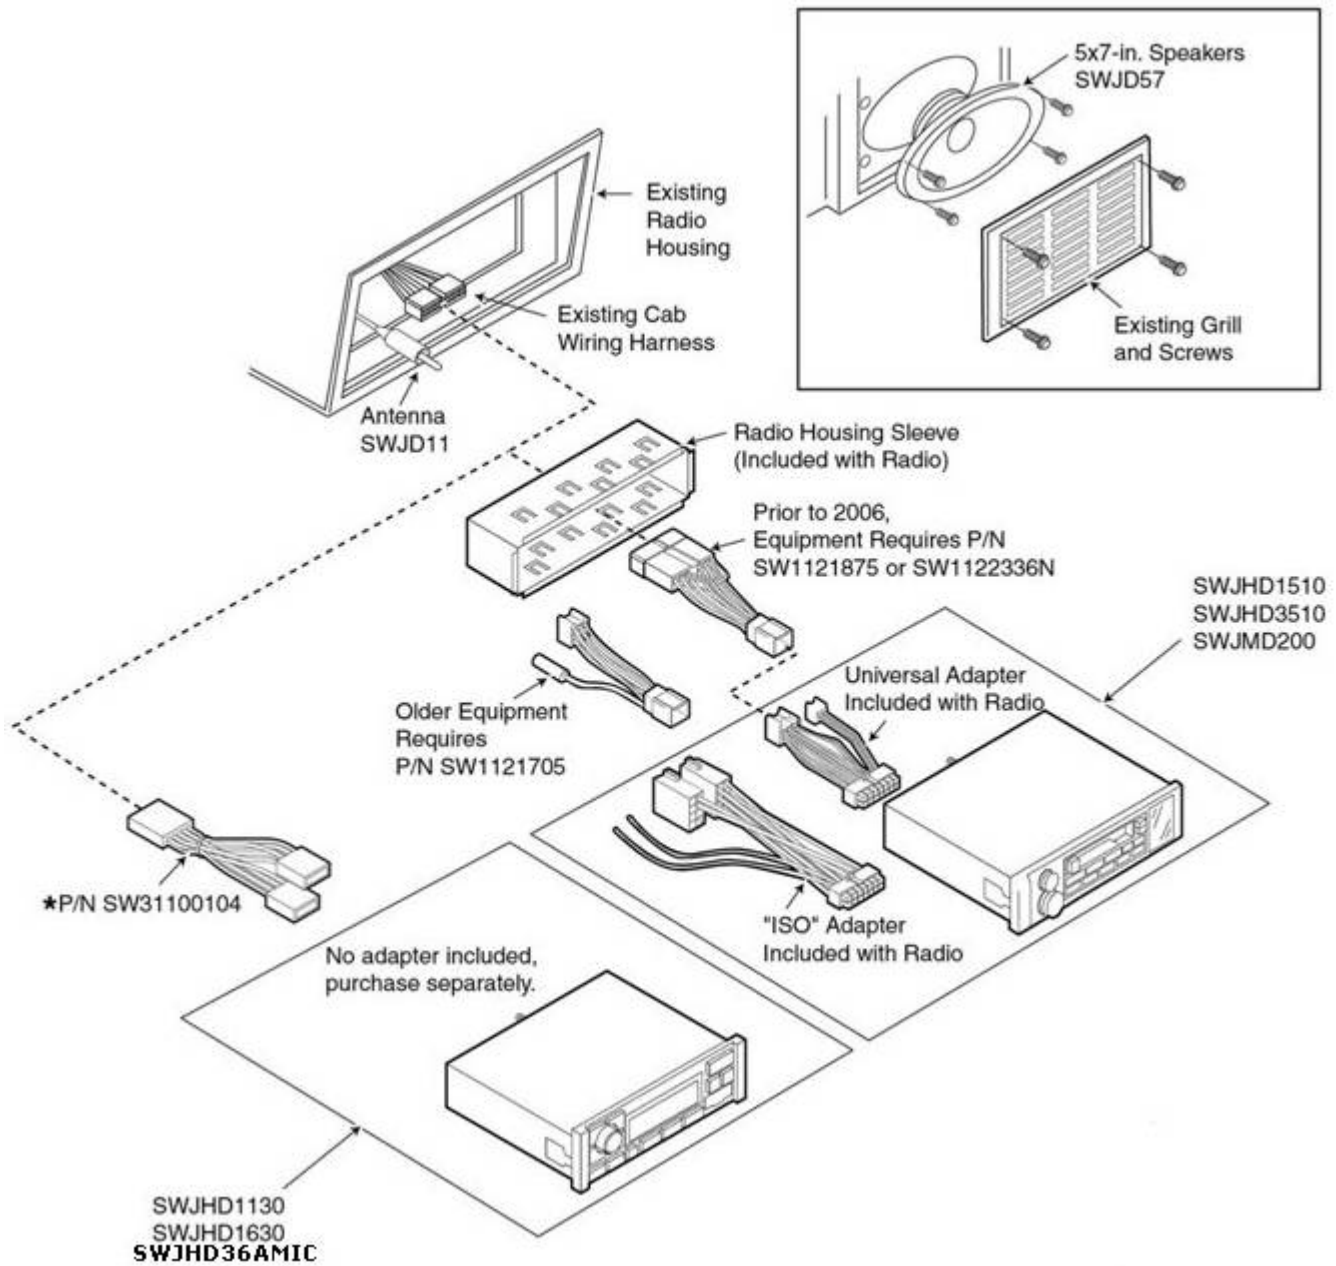

*Note: Current production equipment produced since 2006 does not require additional adapters. The SWJMD200, SWJHD1510 and SWJHD3510 have the required adapter included in the radio box. The SWJHD1130, SWJHD16030 and SWJHD36AMIC do not require an adapter. The connector plugs directly into the back of the radio.

[Return to top.](#)

9000, 8000, and 7000 Series Tractors

Machine	Radio choices	Additional parts required	Installation information
9230/9330/9430/9530/9630 9120/9220/9320/9420/9520/9620 4WD Tractors 9100/9200/9300/9400 4WD Tractors 8130/8230/8330/8430/8530 Row-Crop Tractors	Equipment without existing speakers/radio/antenna		
	*SWJHD1510 *SWJHD3510 *SWJMD200	*SWJD7010	SWJD7010 kit includes antenna mast (base and cable exist), four 4-in. speakers, four 6-in. speaker adapters, and all required wiring.