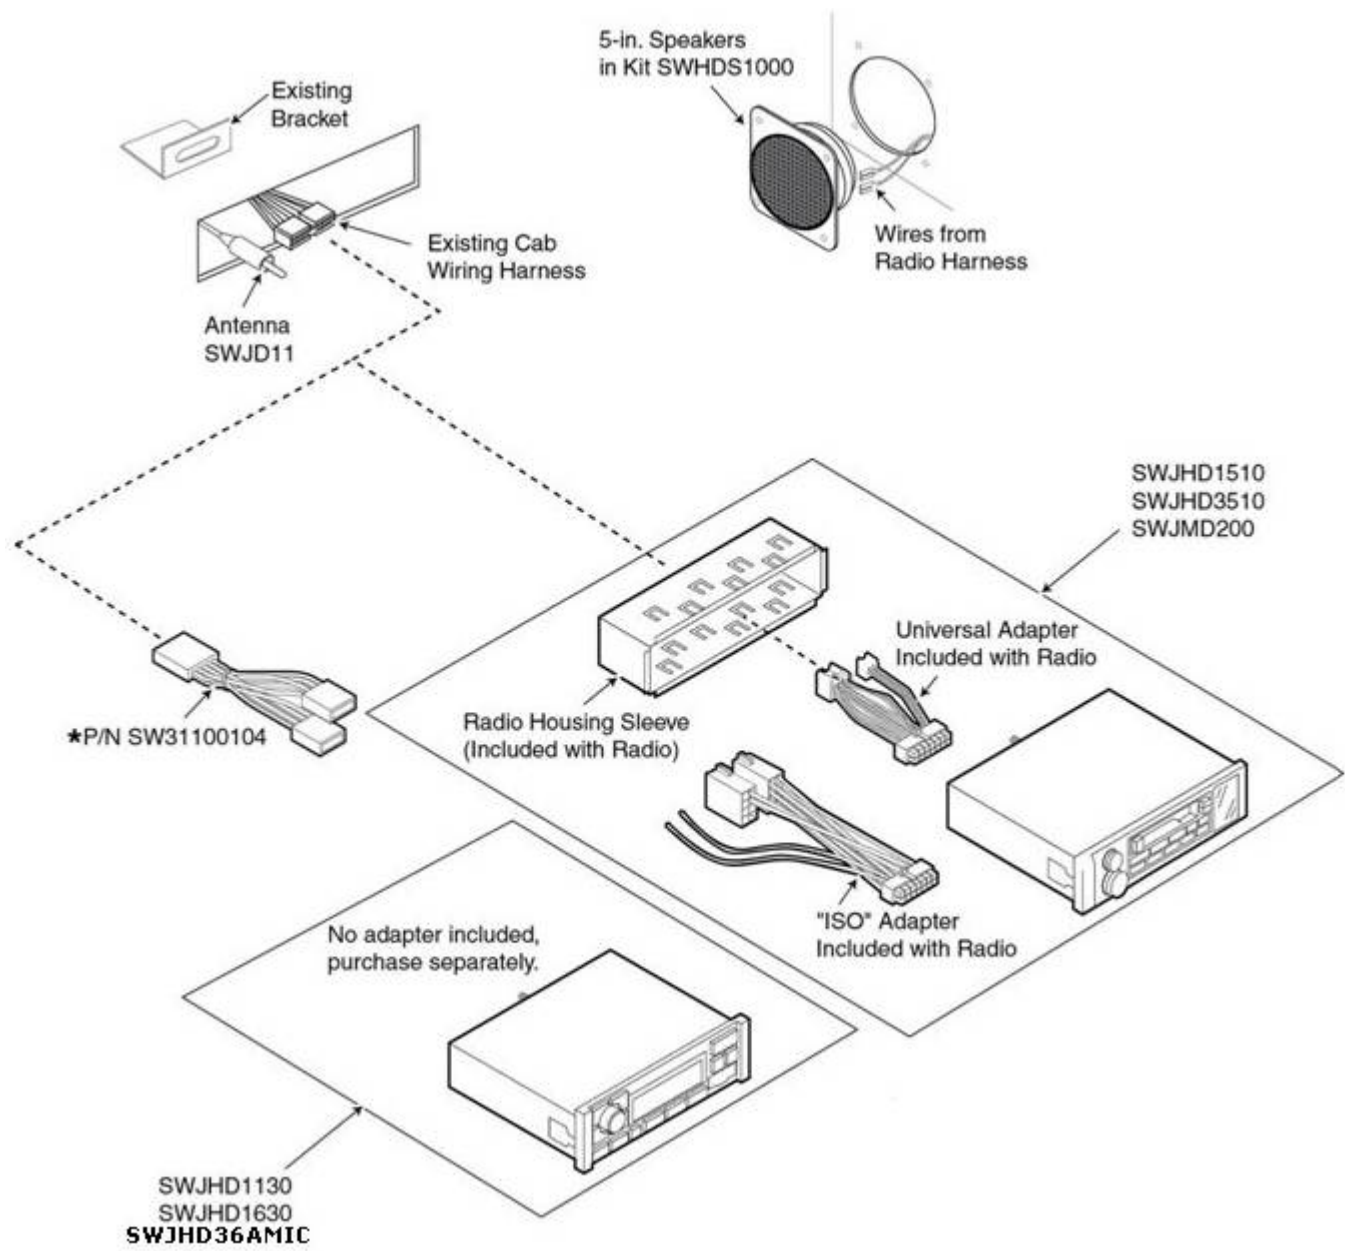

*Note: Current production equipment produced since 2006 does not require additional adapters. The SWJMD200, SWJHD1510 and SWJHD3510 have the required adapter included in the radio box. The SWJHD1130, SWJHD16030 and SWJHD36AMIC do not require an adapter. The connector plugs directly into the back of the radio.

[Return to top.](#)

Mac Don Windrowers

Machine	Radio choices	Additional parts required	Installation information
2000 Series Mac Don Windrowers (models produced before speakers and antenna were factory installed)	Equipment <i>without</i> existing speakers/radio/antenna		
	*SWJHD1510 *SWJHD3510 *SWJMD200	SWHDS1000, SWJD11, **SW1121541	SWHDS1000 contains speaker package. SWJMD200 is recommended for 2- speaker system only.
	*SWJHD1120 *SWJHD1620	SWJD11, SWHDS1000,	SWHDS1000 contains speaker package.