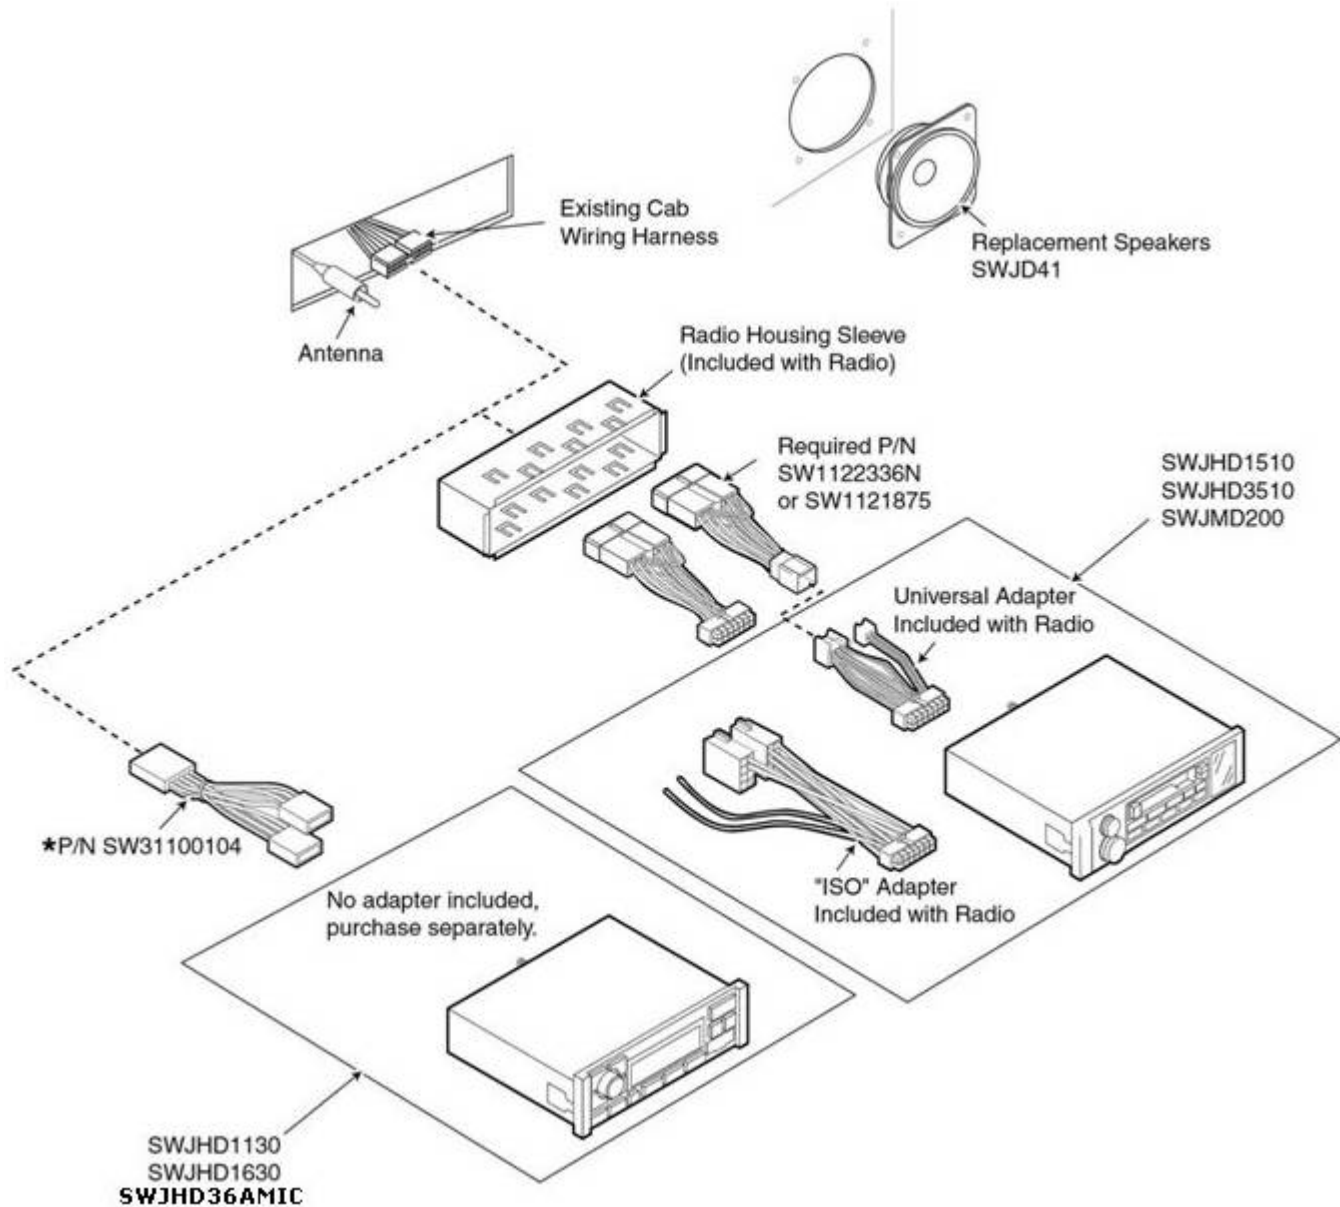

5010 Series Tractors and newer

Machine	Radio choices	Additional parts required	Installation information
• 5225/5325/5425/5525 Tractors • 5220/5320/5420/5520 Tractors • 5210/5310/5410/5510 Tractors • 5310N/5510N Narrow-Cab 2WD/4WD Tractors	Equipment <i>with</i> existing speakers/radio/antenna/wiring		
	*SWJHD1510 *SWJHD3510	SW1122336N	
	*SWJMD200	*SW1121875	SWJMD200 is recommended for 2-speaker system only.
	*SWJHD1120 *SWJHD1620 *SWJHD3620	SW31100104	
	SWJHD1130 SWJHD1630 SWJHD36AMIC SWJHD1635BT	SW31100104	

*Discontinued Part

5010 Series Tractors and newer

*Note: Current production equipment produced since 2006 does not require additional adapters.