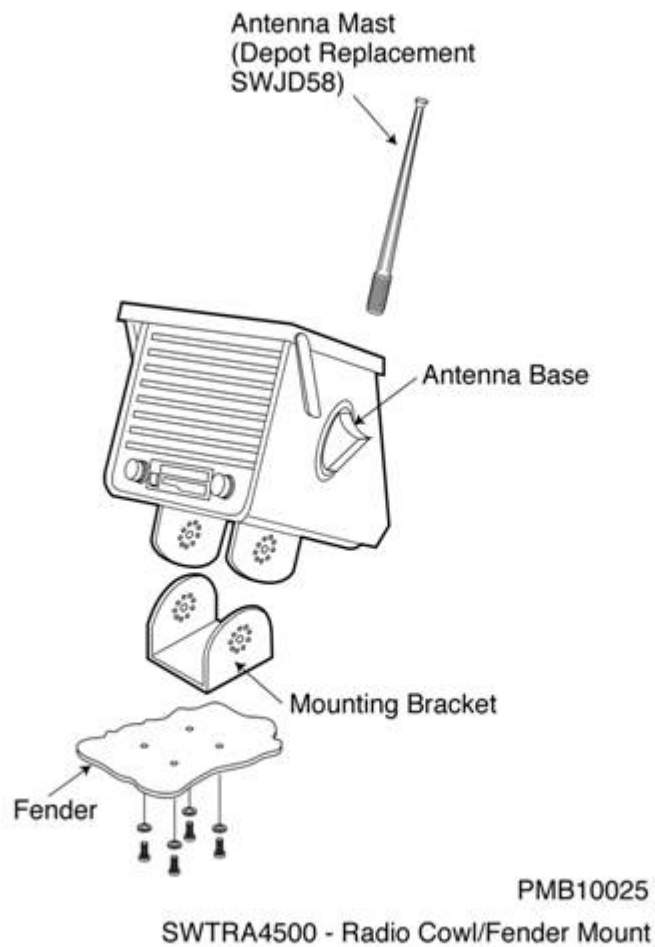

SWJD11

• 2305/2320/2520 CUT • 3120/3320/3520/3720 CUT • 4210/4310/4410/4510/4610/4710 CUT • 4120/4320/4520/4720 CUT • 5103/5203/5303/5403 • 5105/5205 • 6403/6603			
• Tractors with canopy or ROPS-supported roof (12-volt negative ground)			

[Return to top.](#)

NOTE: If steel fender is not available, a mounting bracket may need to be fabricated.

[Return to top.](#)

All-weather radio

Open-station tractors, landscape loaders, skid steers, and Gator™ utility vehicles