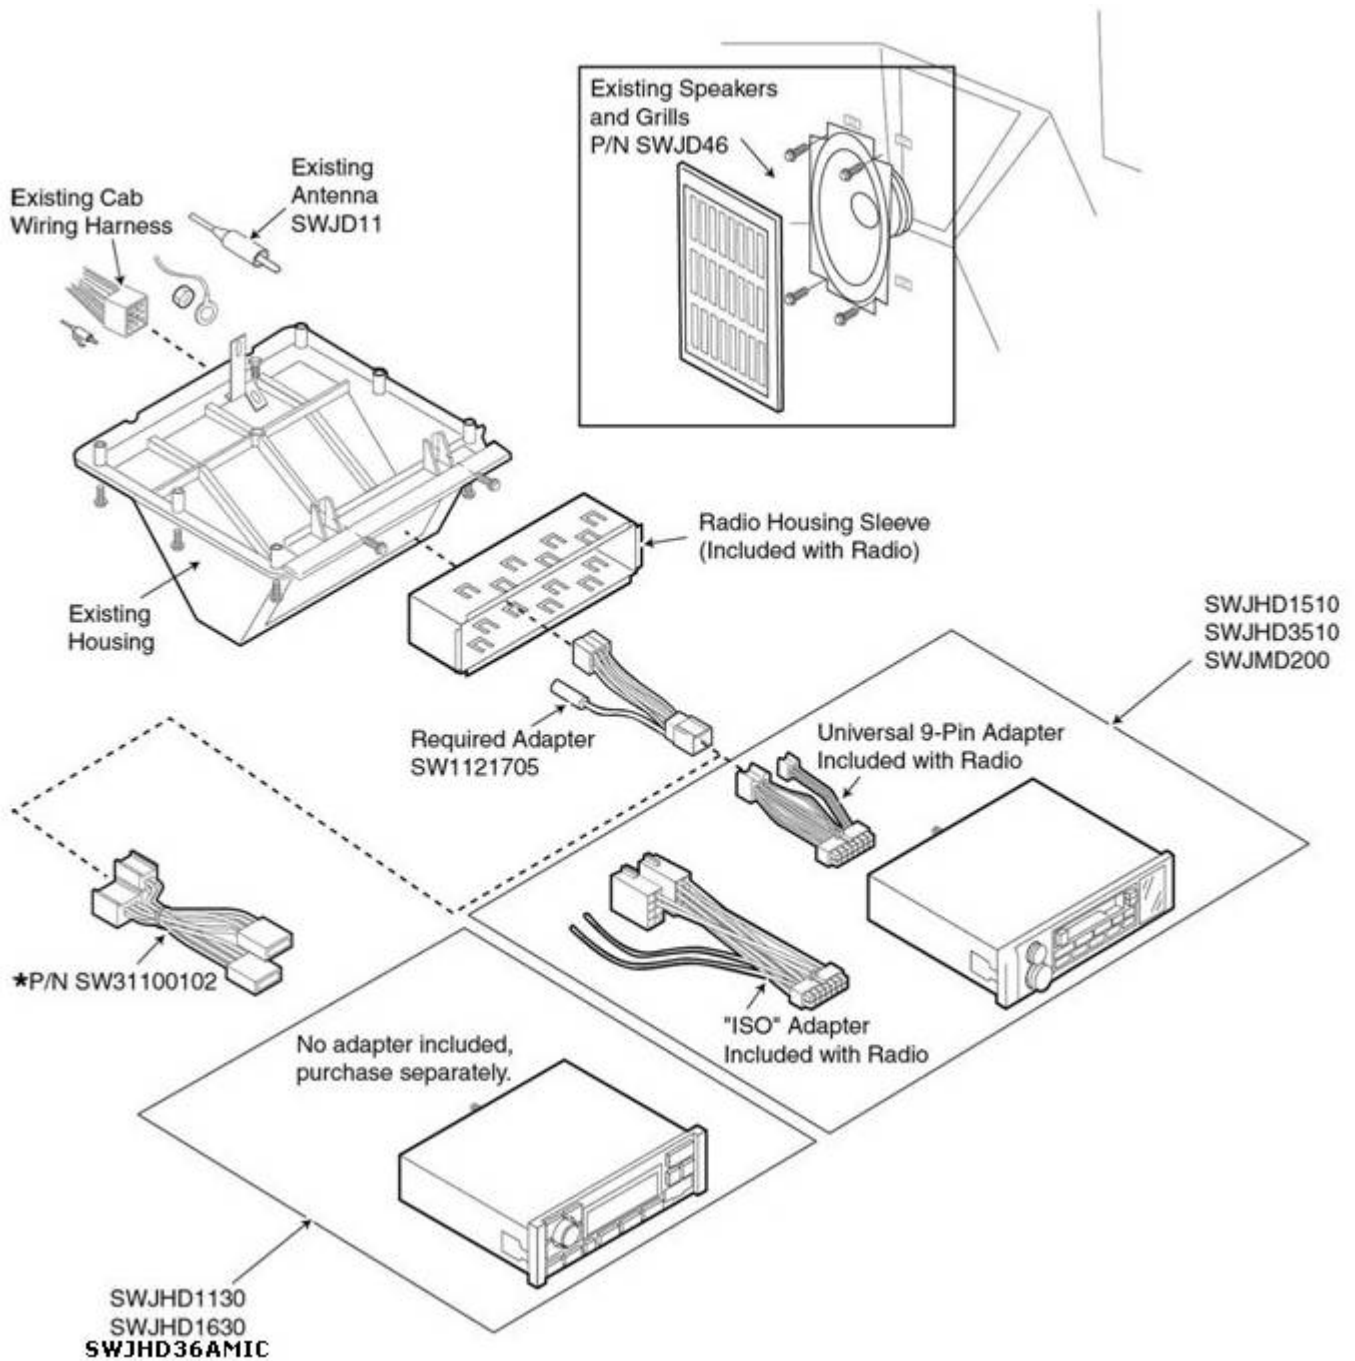

*Note: Current production equipment produced since 2006 does not require additional adapters. The SWJMD200, SWJHD1510 and SWJHD3510 have the required adapter included in the radio box. The SWJHD1130, SWJHD16030 and SWJHD36AMIC do not require an adapter. The connector plugs directly into the back of the radio.

[Return to top.](#)

Other tractors

Machine	Radio choices	Additional parts required	Installation information
8450/8650/8850 4WD Tractors 4050/4250/4450/4650/4850 Row-Crop Tractors	Equipment <i>without</i> existing speakers/radio/antenna		
	*SWJHD1510 *SWJHD3510 *SWJMD200	SWJDBL or SWJDBR, SWJD57, SW1121705, SWJD11	Some 50 Series Tractors will require 4x6-in. speakers – order SWJD46 if needed.
	*SWJHD1120	SWJDBL or SWJDBR,