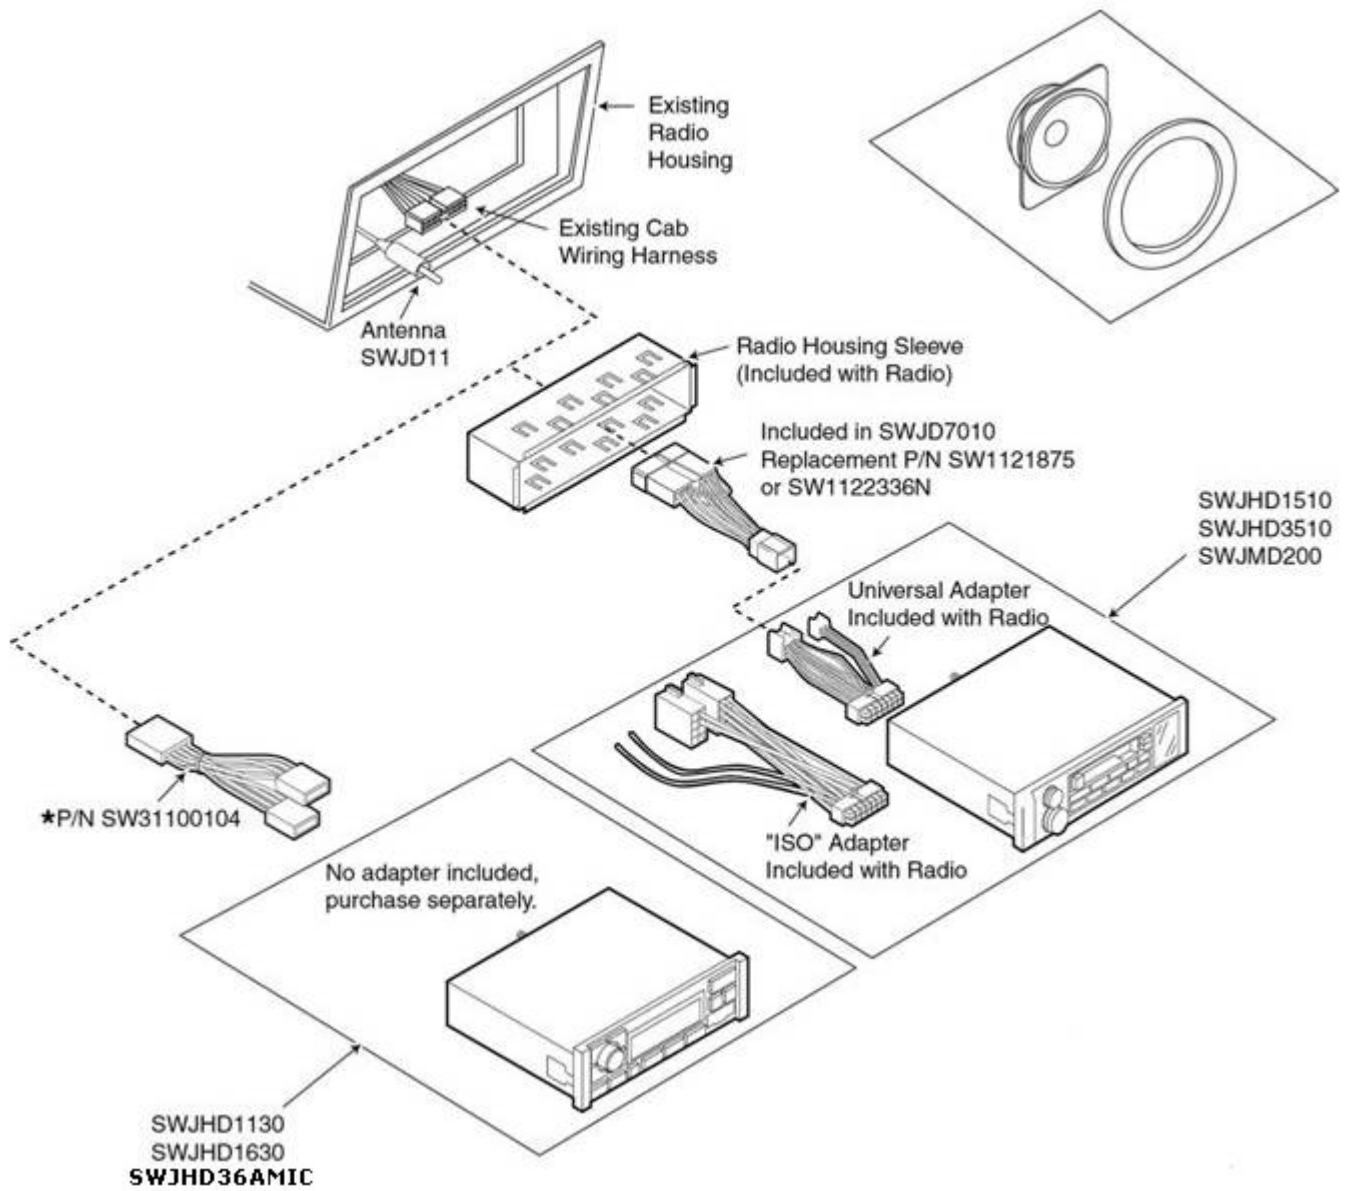

*Note: Current production equipment produced since 2006 does not require additional adapters. The SWJMD200, SWJHD1510 and SWJHD3510 have the required adapter included in the radio box. The SWJHD1130, SWJHD16030 and SWJHD36AMIC do not require an adapter. The connector plugs directly into the back of the radio.

[Return to top.](#)

6000 Series Tractors

Machine	Radio choices	Additional parts required	Installation information
6230/6330/6430 Tractors 6120/6220/6320/6420 Tractors 6110/6210/6310/6410/6510 Tractors 6200/6300/6400 Tractors	Equipment without existing speakers/radio/antenna		
	Refer to factory radio installation kit	--	--
	Equipment requiring radio only (speakers/antenna exist in cab)		
	*SWJHD1510 *SWJHD3510	SW1122336N	See adapter requirement to left.
	*SWJMD200	*SW1121875	SWJMD200 is recommended for 2-speaker system only.