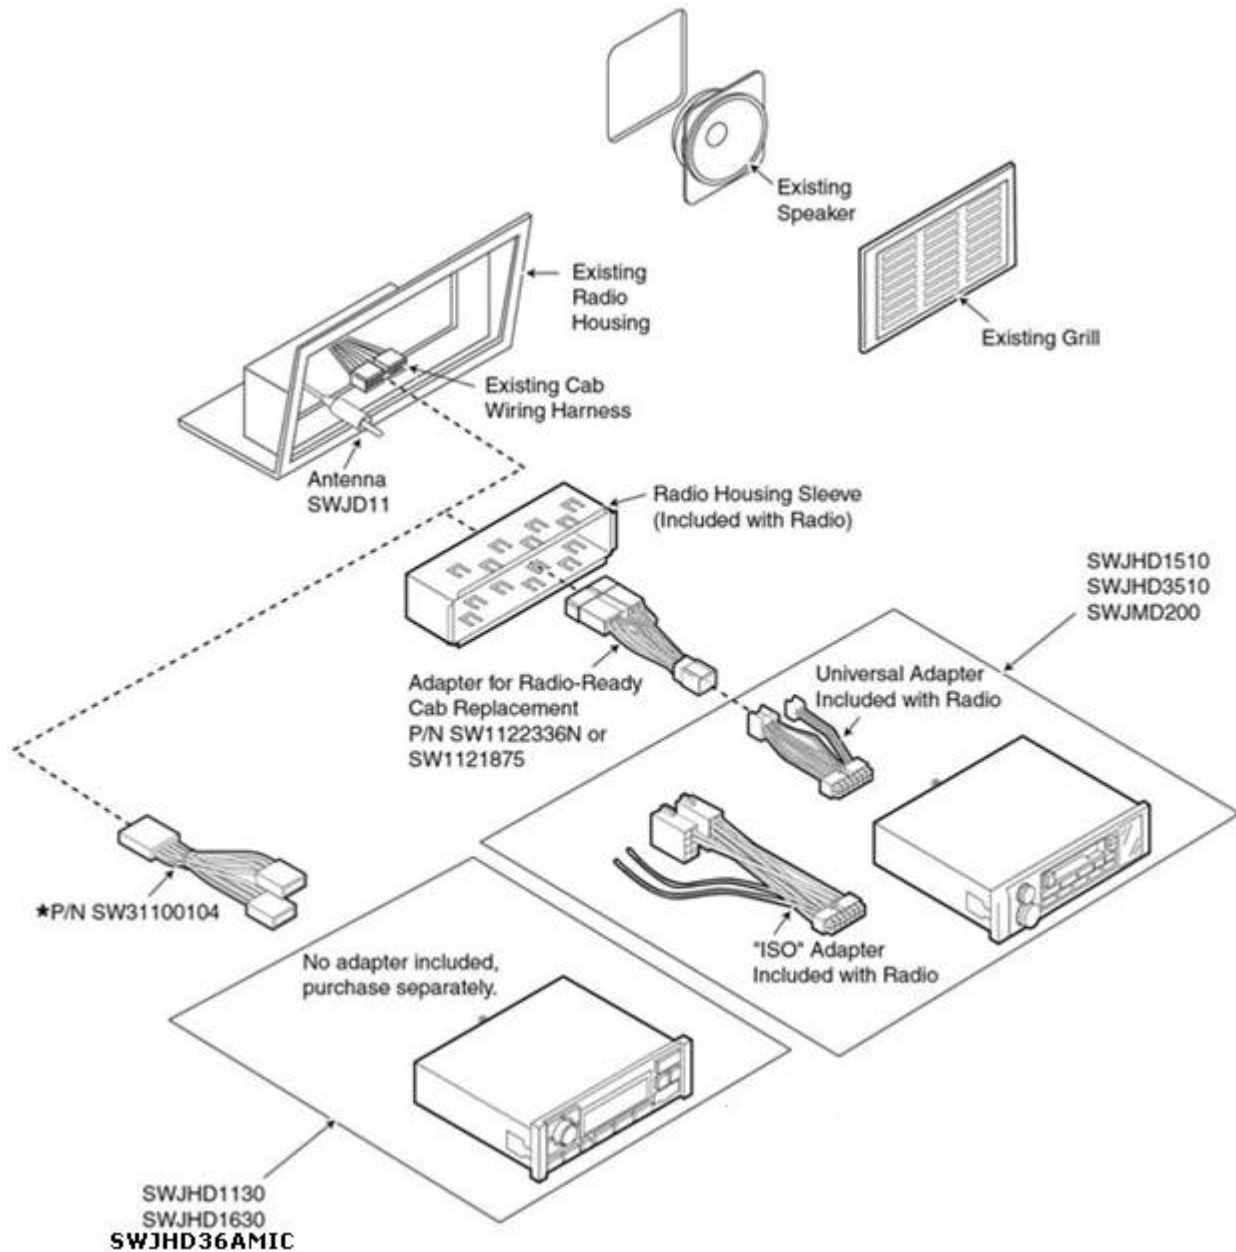

*SWJHD1120 *SWJHD1620 *SWJHD3620	SW31100104	
SWJHD1130 SWJHD1630 SWJHD36AMIC SWJHD1635BT	SW31100104	

*Discontinued Part

6000 Series Tractors

*Note: Current production equipment produced since 2006 does not require additional adapters. The SWJMD200, SWJHD1510 and SWJHD3510 have the required adapter included in the radio box. The SWJHD1130, SWJHD1630 and SWJHD36AMIC do not require an adapter. The connector plugs directly into the back of the radio.

[Return to top.](#)

6000 and 7000 Series Forage Harvesters