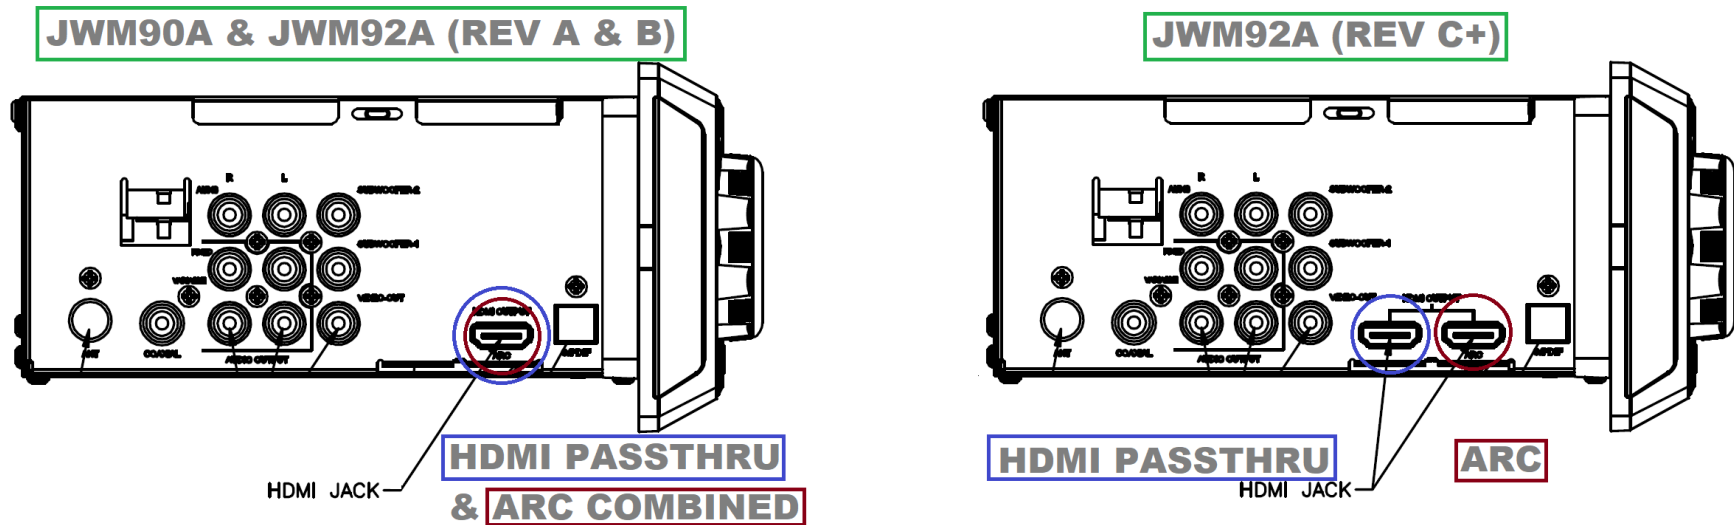

# JWM90A & JWM92A HDMI Changes

Revision Specific

HDMI ARC – Audio Return Channel, allows audio from ARC HDMI port on television to send audio to radio

HDMI Passthru – allows HDMI input on front of radio to output to television, *passing through*

- JWM90A & JWM92A (Rev A & B) have a single HDMI port combination which supports HDMI ARC and HDMI Passthru
- JWM92A (Rev C & newer) has a **two** HDMI ports, one to support ARC, and another to support Passthru
- User may complain of no ARC function and could be caused by HDMI plugged into **non-ARC HDMI port** on JWM92A Rev C & newer
- If replacing JWM90A or JWM92A (Rev A & B) with JWM92A (Rev C & newer), user may need to run additional HDMI cable if using ARC and HDMI Passthru.