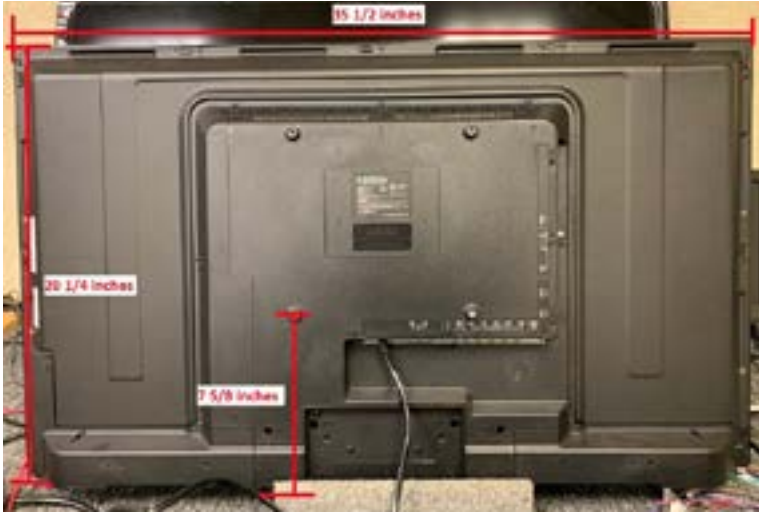

JE4015
Back