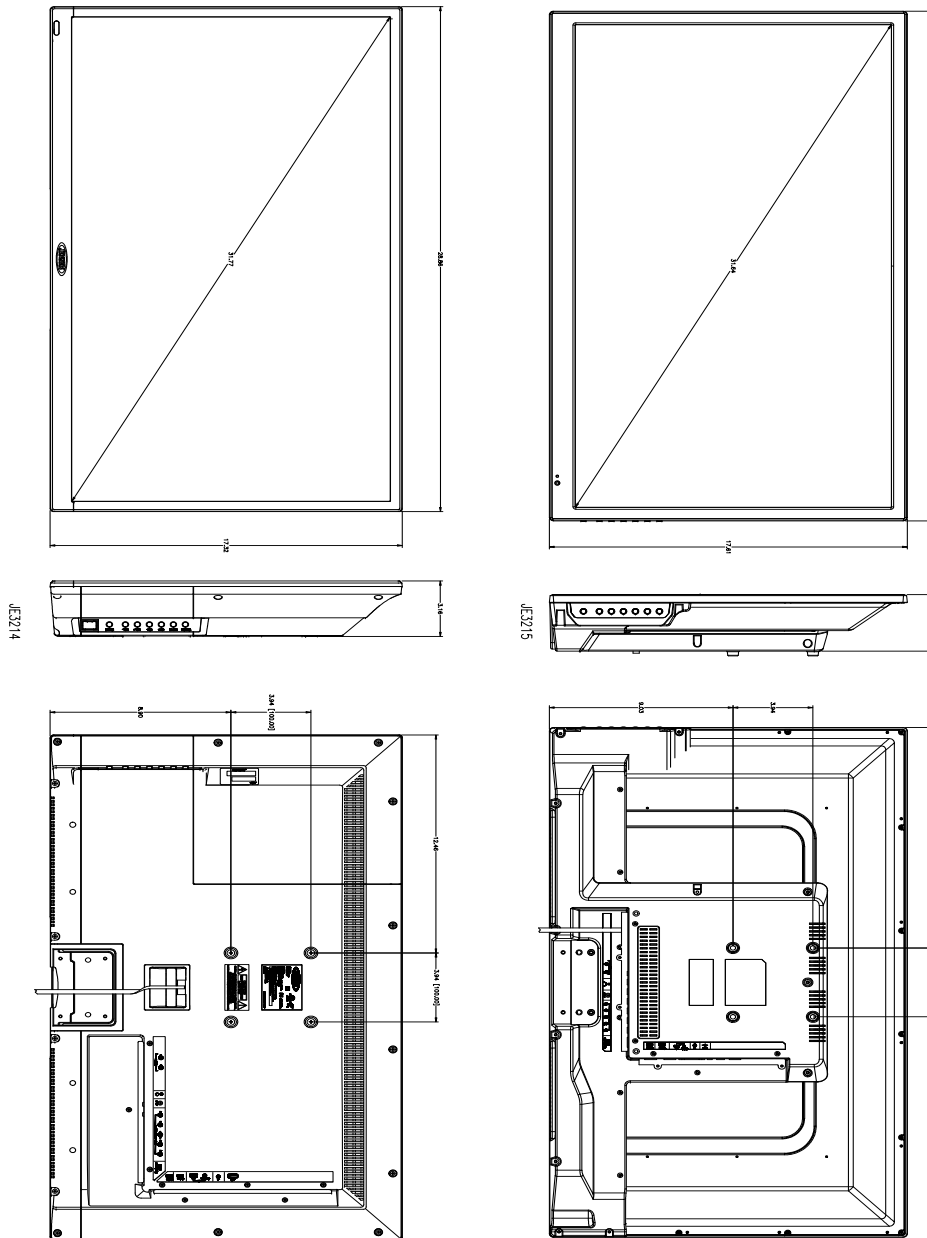

Specifications:

General Specifications:

Power System	AC 110V, 60 Hz	
Power Consumption	0.1 W stand by	35 W max
Operating Temperature Range	-4°F to 149°F	-20°C to 65°C
Storage Temperature Range	-22°F to 158°F	-30°C to 70°C
Maximum Relative Humidity	85%	
Overall Dimensions	29.1" W x 17.6" H x 3.2" D (without stand)	
Product Weight (unpacked)	13.7 lbs	
Regulatory Certification(s)	FCC, UL, CUL	

Performance Specifications:

Video / Display System	NTSC/ATSC/PAL		
Video Input Signal (Composite)	1Vp-p @ 75 ohms		
Audio Output	8W x 2		
LCD Specifications	Diagonal Size	31.5"	
	Resolution	1366 x 768	
	Brightness	200 nit	
	Contrast Ratio	5000 : 1	
	View Angles	Top	88°
		Bottom	88°
		Left	88°
Right		88°	
Display Format	16:9		
Response Time	7.0ms		