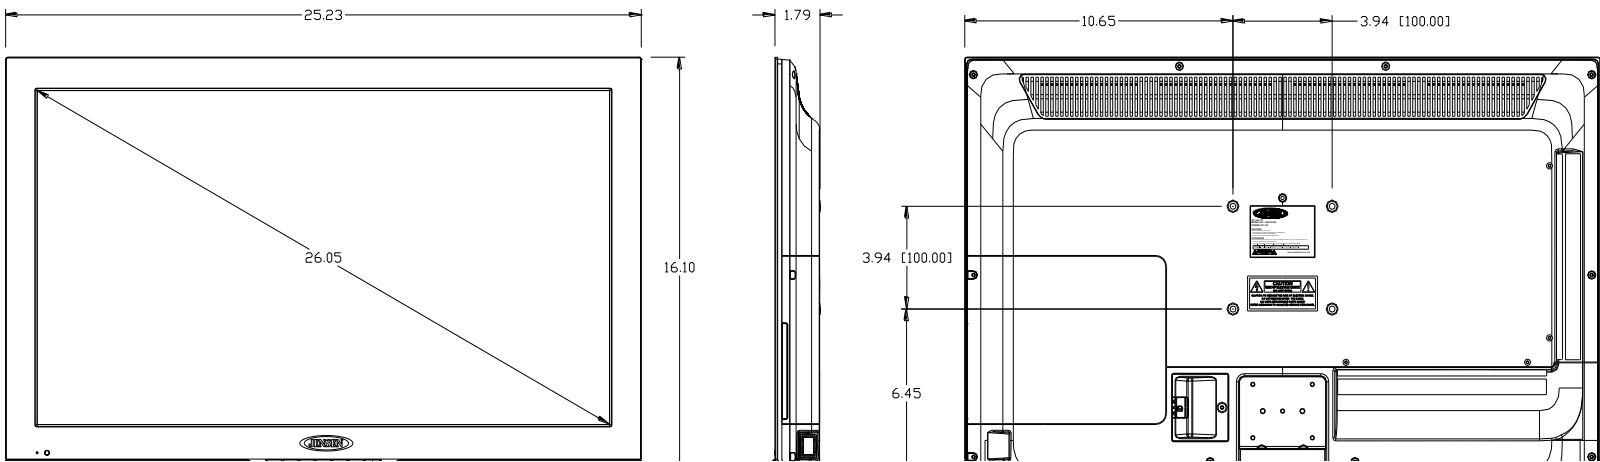

JE2612LED JENSEN 26" LED DC TV