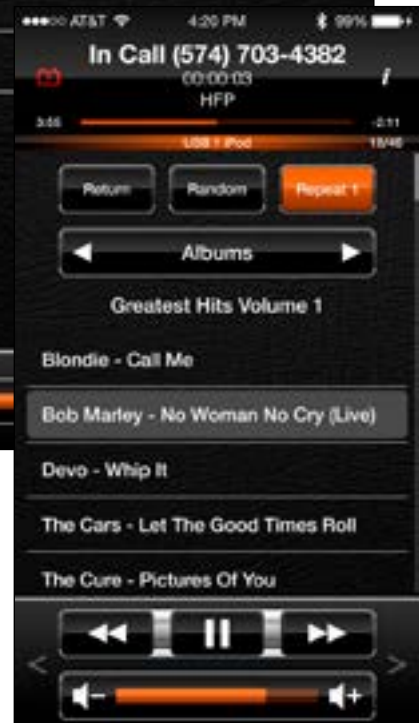

Smartphone Interface