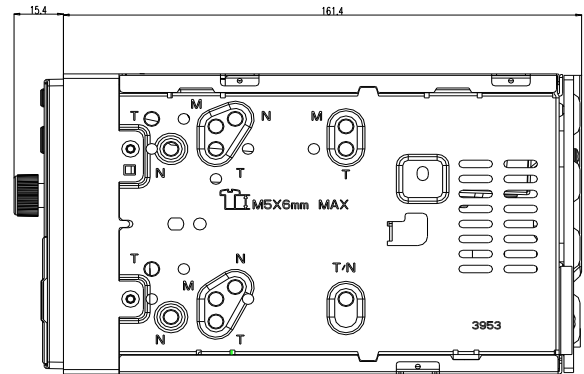

Features:

- Japanese ISO 2.0-DIN Chassis with Fixed Face, Trim Rings and Mounting Sleeve
- 6.2" High Definition TFT LCD Touch Panel, Touch Screen Calibration Mode
- 3 Wire Power System (Battery, ACC, GND)
- User Customizable LED Backlit Controls
- User Selectable Background, User Selectable UI Color
- Rear Camera input (RCA) (w/ mirror-normal option)
- Electronic AM/FM Tuner with RDS (w/PTY search functions)
  - Auto-Store (AS) and Preview Scan 18 FM presets / 12 AM presets, Direct tune capable, Distance or Local range selections, Region selection (USA, China, Japan, Europe, Europe (LW), Orient (OIRT))
- Next-Gen iGo GPS Navigation and Mapping (Antenna Included)
  - Tele Atlas Map Data, 11 Million Points of Interest, External Memory 4GB SD Card, Latest Map Guarantee (30 Days of initial activation), 13 Natural Voice Languages for Navigation Guidance
- Bluetooth (A2DP, AVRCP, HFP, PBAP, SPP) (Hands free Microphone included)
- Pandora Link Compatible
- DVD/CD Player
  - DVD: Next Chapter and Previous Chapter, Play/Pause, Track Direct Entry, Disc Menu, Selection Repeat / Track Repeat, Disc Audio, Disc Language, Pic Control, Rating Lock
  - CD: CD-Text Compatible, ID3 Tag Compatible, Directory Search, Audible Forward/Reverse Track Search, Random, Repeat, Intro, Play, Pause, Stop, Next Track, Previous Track
- USB 2.0 (Front Panel Connection) for Music/Video playback
- Aux Input (Rear Chassis A/V RCA and Front Panel Audio 3.5mm)
- Rear AV input w/ AV 2 channel output and subwoofer
- Sirius XM Ready (requires SXV300V1 tuner purchased separately)
- Connects to iPod/iPhone via USB
- 10 Band Equalizer w/ Presets (Optimal, Classic, Rock, Jazz, Techno, Pop, Flat)
- IR Wireless Remote Ready (SWC sold separately) w/ hand remote
- 4 x 13W Audio Output Power w/ Power Antenna or Amp Trigger
- Beep Tone Confirmation (ON-OFF Option)
- Clock (12-24HR)
- Audio Mute, Programmable Turn-On Volume
- Illumination/Parking Lights Dimming, Preset Dimmable display settings

Specifications

General Specifications

Power System		12V DC
Operating Voltage Range		11V to 16V
Current Draw @ 12V	Idle	16 mA
	Nominal	55 mA
	Maximum	9 A
Operating Temperature Range		-4°F to 149°F -20°C to 65°C
Storage Temperature Range		-4°F to 149°F -20°C to 65°C
Overall Dimensions		7"L x 7"W x 4"H
Product Weight (unpacked)		4 lbs. 7 oz.

Performance Specifications

FM Sensitivity		9 dBf
AM Sensitivity		15 µV
CD Frequency Response		20 Hz to 20 kHz
CD Signal to Noise		95 dB
Compatible CD Formats		DVD+R/RW, CD-R/RW, CD-DA, MP3, WMA, VCD, SVCD, Xvid, AVI, MPEG ½
Output Power	RMS	16W @ 1%THD
	Maximum	160 W (40 x 4)
Total Harmonic Distortion		0.26 %
Regulatory Certification		FCC Part 15B: BT: RoHS