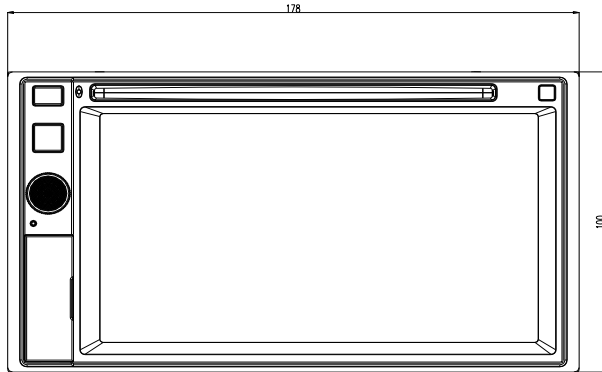

Features:

- Japanese ISO 2.0-DIN Chassis with Fixed Face, Trim Rings and Mounting Sleeve
- 6.2" High Definition TFT LCD Touch Panel, Touch Screen Calibration Mode
- 3 Wire Power System (Battery, ACC, GND)
- User Customizable LED Backlit Controls
- User Selectable Background, User Selectable UI Color
- Rear Camera input (RCA) (w/ mirror-normal option)
- Electronic AM/FM Tuner with RDS (w/PTY search functions)
  - Auto-Store (AS) and Preview Scan 18 FM presets / 12 AM presets, Direct tune capable, Distance or Local range selections, Region selection (USA, China, Japan, Europe, Europe (LW), Orient (OIRT))
- Next-Gen iGo GPS Navigation and Mapping (Antenna Included)
  - Tele Atlas Map Data, 11 Million Points of Interest, External Memory 4GB SD Card, Latest Map Guarantee (30 Days of initial activation), 13 Natural Voice Languages for Navigation Guidance
- Bluetooth (A2DP, AVRCP, HFP, PBAP, SPP) (Hands free Microphone included)
- Pandora Link Compatible
- DVD/CD Player
  - DVD: Next Chapter and Previous Chapter, Play/Pause, Track Direct Entry, Disc Menu, Selection Repeat / Track Repeat, Disc Audio, Disc Language, Pic Control, Rating Lock
  - CD: CD-Text Compatible, ID3 Tag Compatible, Directory Search, Audible Forward/Reverse Track Search, Random, Repeat, Intro, Play, Pause, Stop, Next Track, Previous Track
- USB 2.0 (Front Panel Connection) for Music/Video playback
- Aux Input (Rear Chassis A/V RCA and Front Panel Audio 3.5mm)
- Rear AV input w/ AV 2 channel output and subwoofer
- Sirius XM Ready (requires SXV300V1 tuner purchased separately)
- Connects to iPod/iPhone via USB
- 10 Band Equalizer w/ Presets (Optimal, Classic, Rock, Jazz, Techno, Pop, Flat)
- IR Wireless Remote Ready (SWC sold separately) w/ hand remote
- 4 x 13W Audio Output Power w/ Power Antenna or Amp Trigger
- Beep Tone Confirmation (ON-OFF Option)
- Clock (12-24HR)
- Audio Mute, Programmable Turn-On Volume
- Illumination/Parking Lights Dimming, Preset Dimmable display settings

Specifications

General Specifications

Power System		12V DC
Operating Voltage Range		11V to 16V
Current Draw @ 12V	Idle	16 mA
	Nominal	55 mA
	Maximum	9 A
Operating Temperature Range		-4°F to 149°F -20°C to 65°C
Storage Temperature Range		-4°F to 149°F -20°C to 65°C
Overall Dimensions		7"L x 7"W x 4"H
Product Weight (unpacked)		4 lbs. 7 oz.

Performance Specifications

FM Sensitivity		9 dBf
AM Sensitivity		15 µV
CD Frequency Response		20 Hz to 20 kHz
CD Signal to Noise		95 dB
Compatible CD Formats		DVD+R/RW, CD-R/RW, CD-DA, MP3, WMA, VCD, SVCD, Xvid, AVI, MPEG ½
Output Power	RMS	16W @ 1%THD
	Maximum	160 W (40 x 4)
Total Harmonic Distortion		0.26 %
Regulatory Certification		FCC Part 15B: BT: RoHS