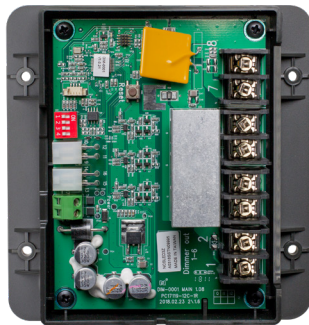

NCSLED3Z

iN·Command[®]

CONTROL SYSTEMS

DIMMER MODULE

- Control dimmable LED lights through iN·Command display commander or smart device with iN·Command app
- Control up to three LED dimmable light zones
- The Body Control Module can support up to eight NCSLED3Z modules