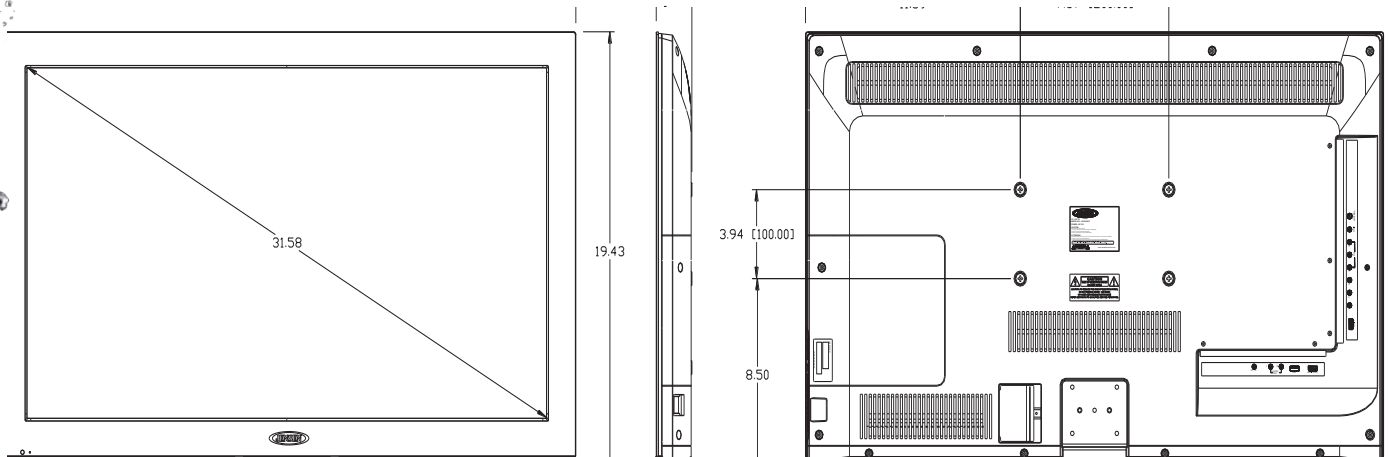

JE3212LED

32" LED Television

Specifications:

General Specifications:

Power System	DC 12V	
Power Consumption	30mA stand by	6.7A max
Operating Temperature Range	-4°F to 149°F	-20°C to 65°C
Storage Temperature Range	-22°F to 158°F	-20°C to 70°C
Maximum Relative Humidity	85%	
Overall Dimensions	30.5" W x 19.2" H x 2" D (without stand)	
Product Weight (unpackaged)	18lbs 6oz	
Regulatory Certification(s)	FCC	

Performance Specifications:

Video / Display System	NTSC/ATSC/PAL		
Video Input Signal (Composite)	1Vp-p @ 75 ohms		
Audio Output	10W x 2		
LCD Specifications	Diagonal Size	31.5"	
	Resolution	1366 x 768	
	Brightness	250 nit	
	Contrast Ratio	5000 : 1	
	View Angles	Top	88°
		Bottom	88°
		Left	88°
		Right	88°
Display Format	16::9		
Response Time	Rise	7.0ms	
	Fall