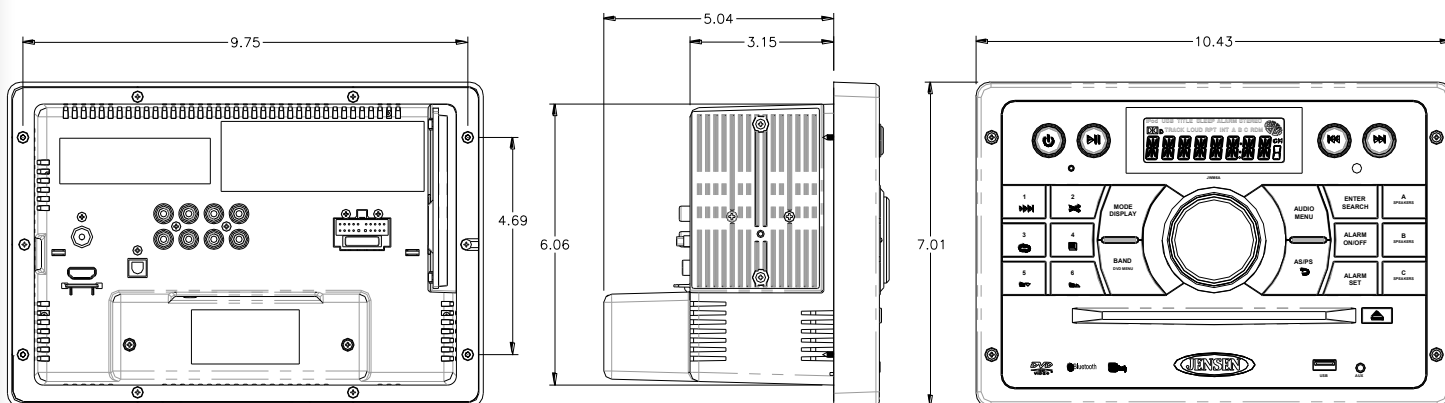

DVD | USB | AUX | HDMI | App Ready
Bluetooth® Wallmount Stereo

JWM6A

App Ready

PRODUCT FEATURES

- jControl app lets you control all primary functions of your stereo from your Bluetooth-enabled phone or tablet
- Bluetooth streaming audio (A2DP) and controls (AVRCP)
- 18 FM and 12 AM station presets
- Front USB input for full iPod/iPhone control and charging
- Front audio auxiliary input
- DVD plays CD/CD-R/CD-RW/DVD/DVD+R/DVD RW/DVD-R/DVD-RW/MP3
- jCOM HDMI interface with all JENSEN TVs automatically detects DVDs, simplifying operation
- HDMI output
- Three speaker zones
- Clock with alarm/sleep-timer

DESIGNED TO MOVE [YOU]™

asa
ELECTRONICS™
2602 Marina Drive • Elkhart, IN 46514
www.asaelectronics.com

DVD | USB | AUX | HDMI | App Ready
Bluetooth® Wallmount Stereo

JWM6A

Features:

- 12 V DC Power
- Digital AM/FM Tuner/30 Preset stations (12 AM/18 FM)
- Auto-Store/Preset Scan
- Bluetooth Ready with A2DP/AVRCP Streaming Audio
- APP Ready (jControl)
- Pre-set Equalizer - 5 settings (User > Flat > Pop > Classical > Rock)
- Electronic Bass, Treble, Balance and Fader Controls
- Skip Protected Disc Mechanism
- Slot type DVD/CD-R/RW and MP3 Compatible
- HDMI Video Output with JCOM link
- Low Battery Alarm
- Time/Alarm Clock
- White LED Backlight LCD
- 1/8" Front Auxiliary Audio Input
- Rear Audio RCA Inputs/Outputs
- USB Playback of MP3/WMA Files
- Made for iPod/iPhone (USB Input)
- 3 Zone / 8 Speaker Output
- Wireless Remote Control Included
- RCA Video Output
- RCA Coaxial Input
- Optical Input

Specifications

General Specifications

Power System	12 V DC (2-Wire)	
Operating Voltage Range	10 V to 16 V	
Current Draw @ 12V	Idle	112 mA
	Nominal	.5A
	Maximum	6 A
Operating Temperature Range	-4°F to 149°F	-20°C to 65°C
Storage Temperature Range	-22°F to 158°F	-30°C to 70°C
Maximum Relative Humidity	95%	
Overall Package Dimensions	10 7/16" L x 7" W x 5" H	
Product Weight (unpackaged)	3.5 lbs.	