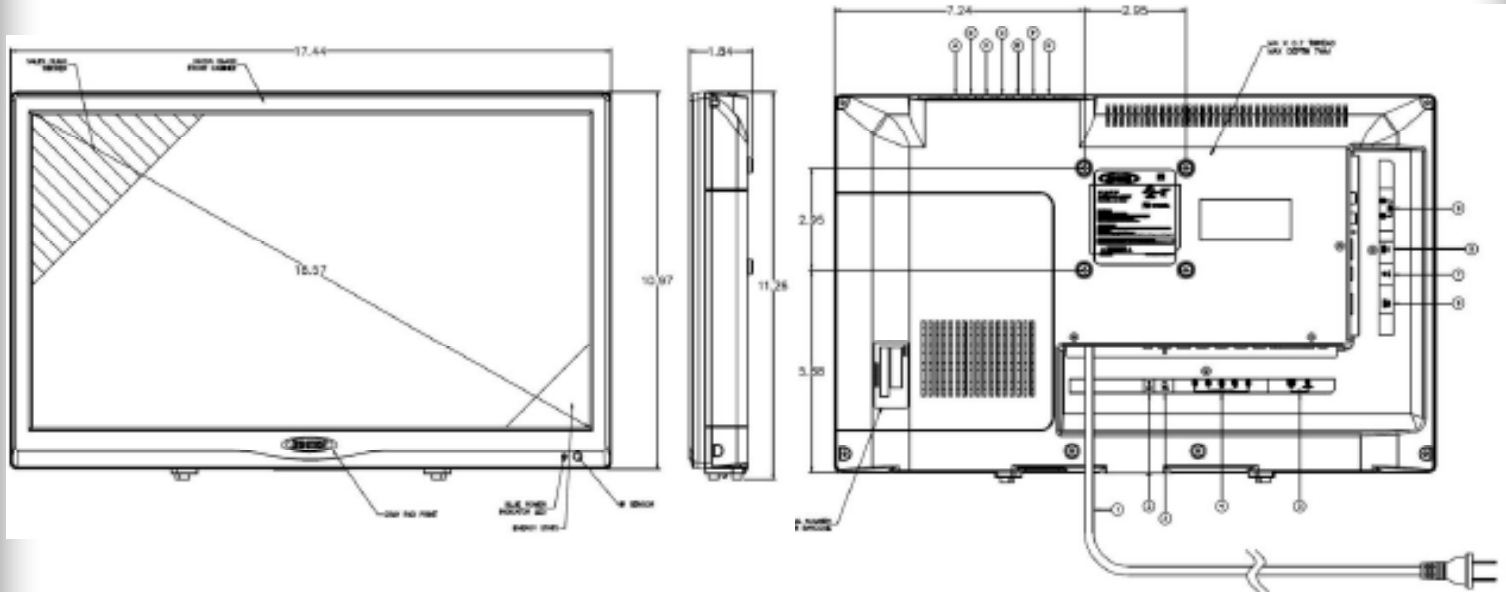

19" LED AC Television
JE1917

PRODUCT FEATURES:

- AC power
- White LED Illumination
- High performance Wide 16:9 LCD panel
- 16.7 Million Colors
- Integrated HDTV (ATSC) tuner
- VESA 75mm x 75mm mounting pattern
- Dual-function (TV & DVD) remote control included
- Table Top Stand Optional (P/N STDJE2417)
- CEC function with JENSEN CEC-equipped HDMI DVD players
- Dimensions: 17.44"W x 10.97"H x 1.83"D

INPUTS/OUTPUTS:

- Composite video input (NTSC/PAL compatible)
- Component video input (YPbPr)
- Stereo audio input
- VGA with 3.5mm audio input
- RF input
- USB input
- HDMI input
- Digital SPDIF audio output (RCA)
- Earphone audio output
- Line-level audio output (RCA)

DESIGNED TO MOVE [YOU][™]

asa
ELECTRONICS[™]
2602 Marina Drive • Elkhart, IN 46514
www.asaelectronics.com

19" LED AC Television JE1917

Specifications:

General Specifications:

Power System	AC 110 V 60 Hz	
Power Consumption	0.1 W stand by	25 W max
Operating Temperature Range	-4°F to 149°F	-20°C to 65°C
Storage Temperature Range	-22°F to 158°F	-30°C to 70°C
Maximum Relative Humidity	85 %	
Overall Dimensions	17.44" W x 10.97" H x 1.83" D (without stand)	
Product Weight (unpacked)	4.9 lbs	
Regulatory Certification(s)	FCC, ETL	

Performance Specifications:

Video / Display System	NTSC/ATSC/PAL		
Video Input Signal (Composite)	1Vp-p @ 75 ohms		
Audio Output	3W x 2		
LCD Specifications	Diagonal Size	18.5"	
	Resolution	1366 x 768	
	Brightness	200 nit	
	Contrast Ratio	1000 : 1	
	View Angles	Top	80°
		Bottom	80°
		Left	85°
		Right	85°
Display Format	16 : 9		
Response Time	5 mSec		