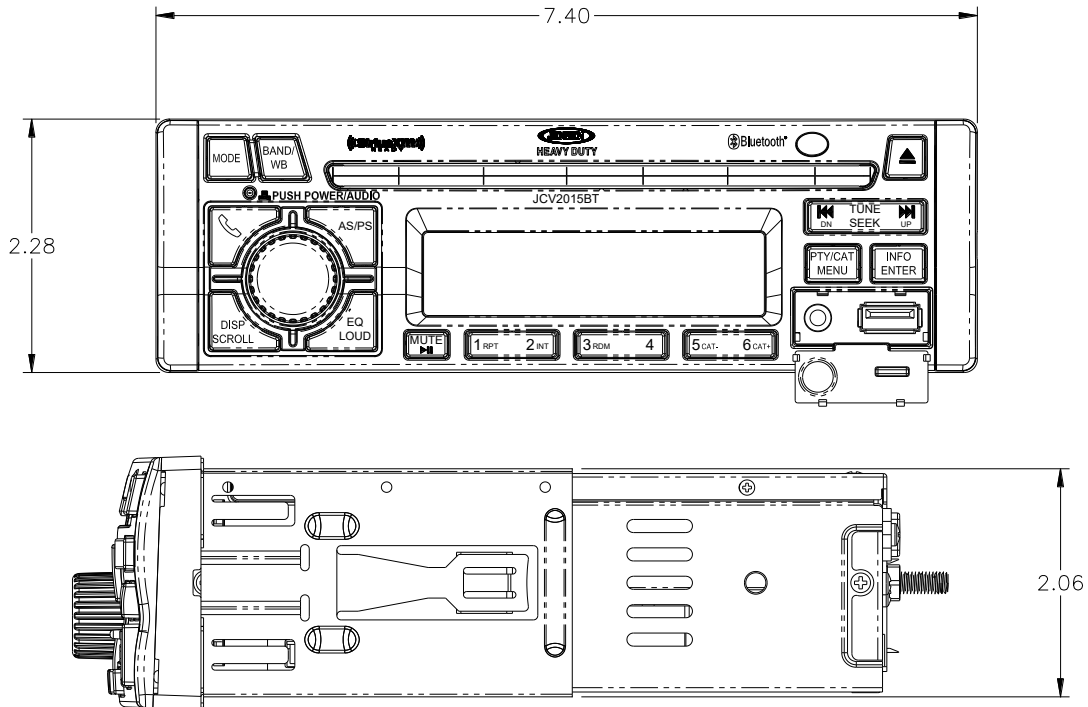

JCV2015BT

Specifications

General Specifications

Power System	12 V DC (3-Wire)	
Operating Voltage Range	9V to 18V	
Current Draw @ 12V	Idle	2 mA
	Nominal	2.0 A
	Maximum	10.0 A
Operating Temperature Range	-22°F to 185°F	-30°C to 85°C
Storage Temperature Range	-40°F to 185°F	-40°C to 85°C
Maximum Relative Humidity	95%	
Overall Package Dimensions	6.3" x 7.4" x 2.1"	
Product Weight (unpackaged)	3.5 lbs.	

Performance Specifications

FM Sensitivity	2.2 uV	
AM Sensitivity	20 uV	
CD Frequency Response	20Hz to 20 kHz	
CD Signal to Noise	67 dB	
CD Skip Threshold (Random Freq. Profile)	2 g	
Compatible CD Formats	Audio CD, CD-R, R/W, MP3	
Output Power	RMS	20 W x 4
	Maximum	45 W x 4
Total Harmonic Distortion	1%	
Applied Test Suite	ASA ES0013	
Regulatory Certification	FCC Part 15B / E-Mark