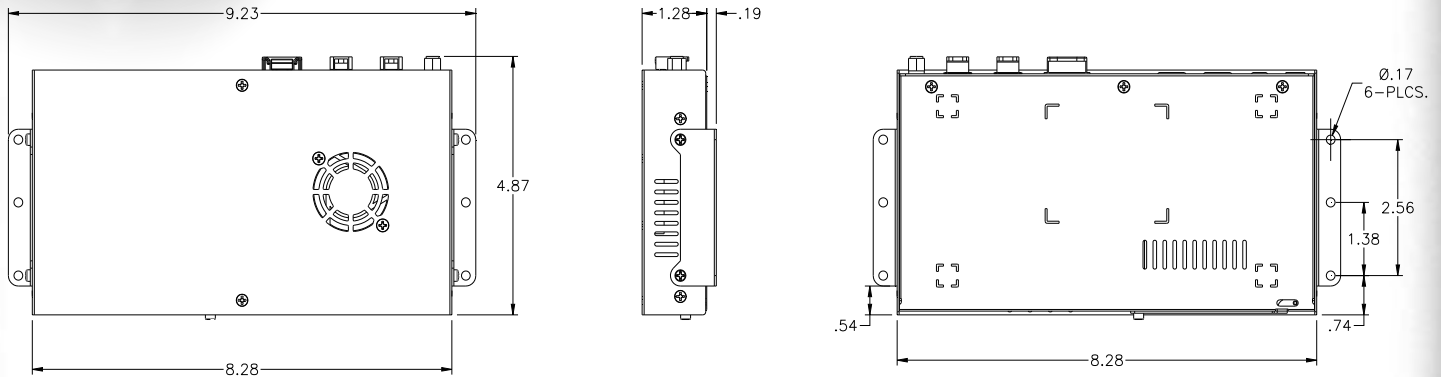

Voyager®

Mobile Digital Video Recorder DVR414

Specifications:

General:

Power System	12/24V DC	
Operating Voltage Range	8-30V DC	
Current Draw @ 12V	1.3A	
Operating Temperature Range	-4°F to 140°F	-20°C to 60°C
Storage Temperature Range	-40°F to 185°F	-40°C to 85°C
Maximum Relative Humidity	90%	
Overall Dimensions	8.2" W x 4.6" H x 12.6" D	
Product Weight (unpacked)	1.78 lbs.	
Regulatory Certification(s)	FCC, FCC, E-Mark, KCC (Class B)	

Performance:

Video Input Signal (Composite)	75ohms 4 Channel	
Video Output	1 Composite RCA	
Audio Output	1 Composite RCA	
Power Backup	Super Capacitor (Safe File Closing)	
Video Recording	Video Compression	H.264
	Rate & Resolution	D1(720x480) 4 Channel @ 60fps
	Mode	Continuous / Manual / Event Recording
	Recording Format	NTSC/PAL
Audio Recording	Compression	ADPCM
	Sampling Rate	8kHz
Data Recording	GPS	Internal Module / External Antenna (U-Blox)
	Accelerometer	Built-in (3-Axis)
	Alarm (External)	1 Channel Relay
Storage	SD Memory Card	SD/SDHC/SDXC Compatible @ 4 (Up to 64GB)
PC Software	PC Viewer	Recording Playback with Google Map