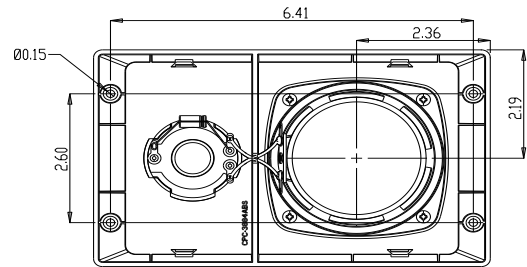

2-Way Panel Speaker

JWMS437

PRODUCT FEATURES

- 2-Way acoustical design
- Plastic chassis construction
- One piece metal grille
- Surface mount
- Single round cut out for easy installation
- Dimensions: 7"W x 4.37"H x 2.4"D

DESIGNED TO MOVE [YOU][™]

asa
ELECTRONICS

2602 Marina Drive • Elkhart, IN 46514
www.asaelectronics.com

2-Way Panel Speaker

JWMS437

Specifications: ES0001

General Specifications:

Woofer Size / Material	3" / paper
Tweeter Size / Material	0.5" / mylar
Voice Coil Material Woofer	ASV / 0.76"
Magnet Weight Woofer	5.4 oz.
Mounting Depth	1.6"
Hole Size	2.75"
Impedance	4 Ω
Temperature Range	-22°F - 149°F
Max RH	95%