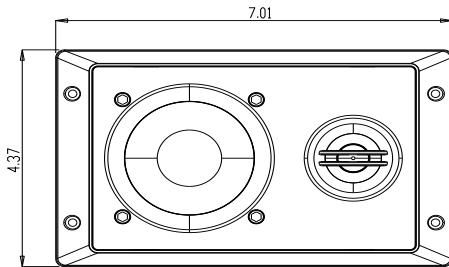

2-Way Panel Speaker

JWMS437

PRODUCT FEATURES

- 2-Way acoustical design
- Plastic chassis construction
- One piece metal grille
- Surface mount
- Single round cut out for easy installation
- Dimensions: 7"W x 4.37"H x 2.4"D

DESIGNED TO MOVE [YOU][™]

asa
ELECTRONICS

2602 Marina Drive • Elkhart, IN 46514
www.asaelectronics.com

2-Way Panel Speaker

JWMS437

Specifications: ES0001

General Specifications:

Woofer Size / Material	3" / paper
Tweeter Size / Material	0.5" / mylar
Voice Coil Material Woofer	ASV / 0.76"
Magnet Weight Woofer	5.4 oz.
Mounting Depth	1.6"
Hole Size	2.75"
Impedance	4 Ω
Temperature Range	-22°F - 149°F
Max RH	95%