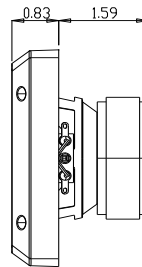

2-Way Panel Speaker

JWMS437

PRODUCT FEATURES

- 2-Way acoustical design
- Plastic chassis construction
- One piece metal grille
- Surface mount
- Single round cut out for easy installation
- Dimensions: 7"W x 4.37"H x 2.4"D

DESIGNED TO MOVE [YOU][™]

asa
ELECTRONICS

2602 Marina Drive • Elkhart, IN 46514
www.asaelectronics.com

2-Way Panel Speaker

JWMS437

Specifications: ES0001

General Specifications:

Woofer Size / Material	3" / paper
Tweeter Size / Material	0.5" / mylar
Voice Coil Material Woofer	ASV / 0.76"
Magnet Weight Woofer	5.4 oz.
Mounting Depth	1.6"
Hole Size	2.75"
Impedance	4 Ω
Temperature Range	-22°F - 149°F
Max RH	95%