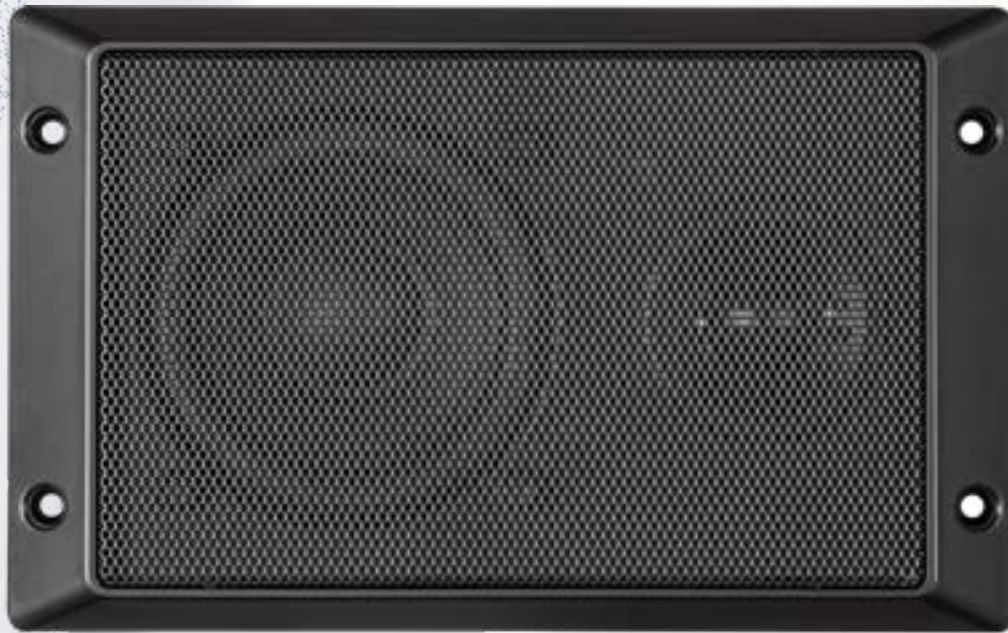

2-Way Panel Speaker

JWMS437

PRODUCT FEATURES

- 2-Way acoustical design
- Plastic chassis construction
- One piece metal grille
- Surface mount
- Single round cut out for easy installation
- Dimensions: 7"W x 4.37"H x 2.4"D

DESIGNED TO MOVE [YOU][™]

asa
ELECTRONICS

2602 Marina Drive • Elkhart, IN 46514
www.asaelectronics.com

2-Way Panel Speaker

JWMS437

Specifications: ES0001

General Specifications:

Woofer Size / Material	3" / paper
Tweeter Size / Material	0.5" / mylar
Voice Coil Material Woofer	ASV / 0.76"
Magnet Weight Woofer	5.4 oz.
Mounting Depth	1.6"
Hole Size	2.75"
Impedance	4 Ω
Temperature Range	-22°F - 149°F
Max RH	95%