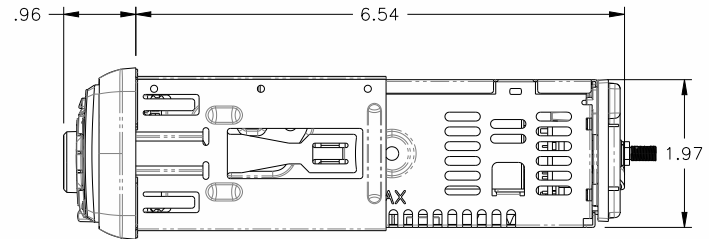

DV2011

AM | FM | CD DVD Player

Specifications:

General Specifications

Power System		12VDC
Operating Voltage Range		10-16 VDC
Current Draw @ 12V	Idle	3 mA
	Nominal	1.5 A
	Maximum	10 A
Operating Temperature Range		-20C to +65C -4°F to 149°F
Storage Temperature Range		-30C to +70C -22°F to 158°F
Maximum Relative Humidity		95%
Overall Dimensions		2.0" H x 7.4" L x 6.54" D
Product Weight (unpackaged)		3.8 lbs

Performance Specifications

FM Sensitivity		1.5 uV
AM Sensitivity		24 uV
CD Frequency Response		20 Hz – 20 kHz
CD Signal to Noise		> 70 dB
CD Skip Threshold (Random Freq. Profile)		> 1.6 g
Compatible CD Formats		DVD, CD-DA, CD-R, CD-RW
Video Output Format		NTSC / PAL
Video Input / Output Level		1.0 Vp-p (Composite)
Output Power	RMS @ 1% THD	21 W/ Channel
	Maximum	40W x 4Ch
Total Harmonic Distortion		1%
Applied Test Suite		ES0001
Regulatory Certification		FCC Part 15 B