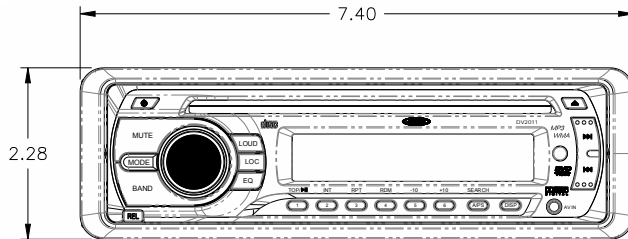

DV2011

AM | FM | CD DVD Player

Specifications:

General Specifications

Power System		12VDC
Operating Voltage Range		10-16 VDC
Current Draw @ 12V	Idle	3 mA
	Nominal	1.5 A
	Maximum	10 A
Operating Temperature Range		-20C to +65C -4°F to 149°F
Storage Temperature Range		-30C to +70C -22°F to 158°F
Maximum Relative Humidity		95%
Overall Dimensions		2.0" H x 7.4" L x 6.54" D
Product Weight (unpackaged)		3.8 lbs

Performance Specifications

FM Sensitivity		1.5 uV
AM Sensitivity		24 uV
CD Frequency Response		20 Hz – 20 kHz
CD Signal to Noise		> 70 dB
CD Skip Threshold (Random Freq. Profile)		> 1.6 g
Compatible CD Formats		DVD, CD-DA, CD-R, CD-RW
Video Output Format		NTSC / PAL
Video Input / Output Level		1.0 Vp-p (Composite)
Output Power	RMS @ 1% THD	21 W/ Channel
	Maximum	40W x 4Ch
Total Harmonic Distortion		1%
Applied Test Suite		ES0001
Regulatory Certification		FCC Part 15 B