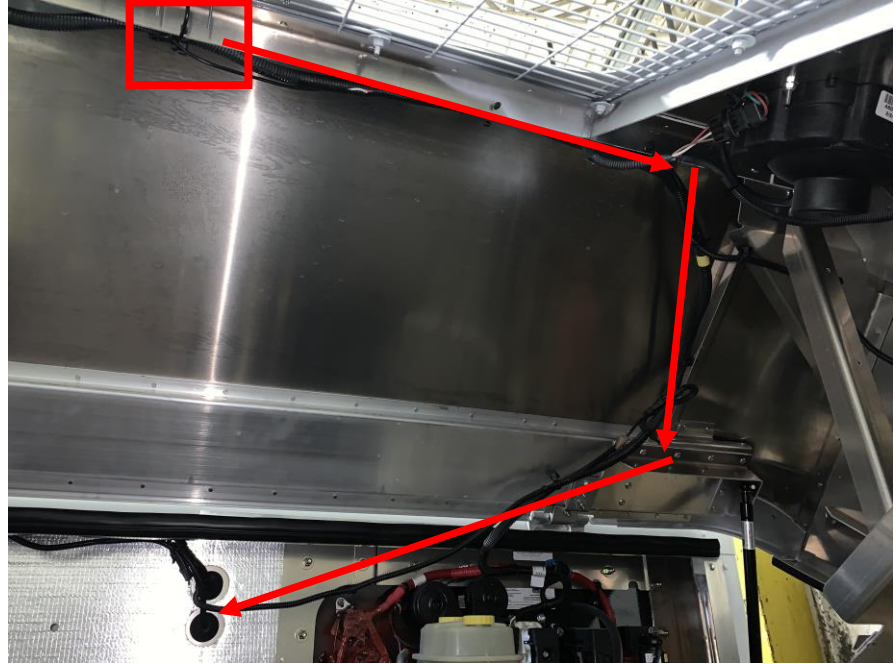

ASA Technician: Raymond Sears

Images of Morgan Olson installation methods for VAVS360AMZMO:

Left side camera location outside and inside:

Right side camera location outside and inside:

Rear camera location outside and inside:

Front location inside and outside:

Main module location: Is above the driver's head mounted on the outside as shown or inside the cubby.