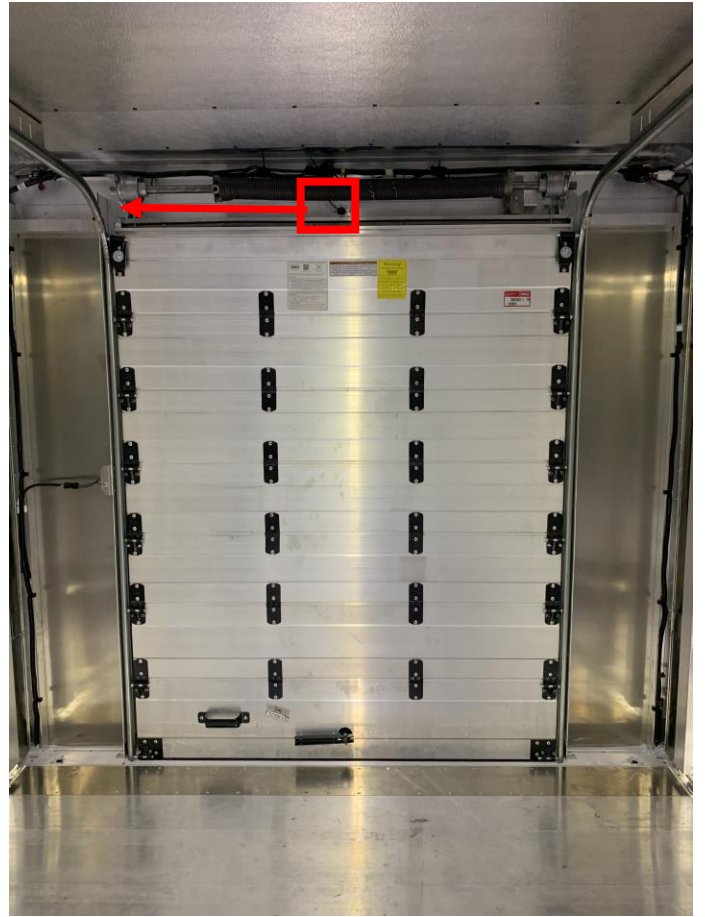

ASA Technician: Raymond Sears

Images of Morgan Olson installation methods for VAVS360AMZMO:

Left side camera location outside and inside:

Right side camera location outside and inside:

Rear camera location outside and inside:

Front location inside and outside:

Main module location: Is above the driver's head mounted on the outside as shown or inside the cubby.