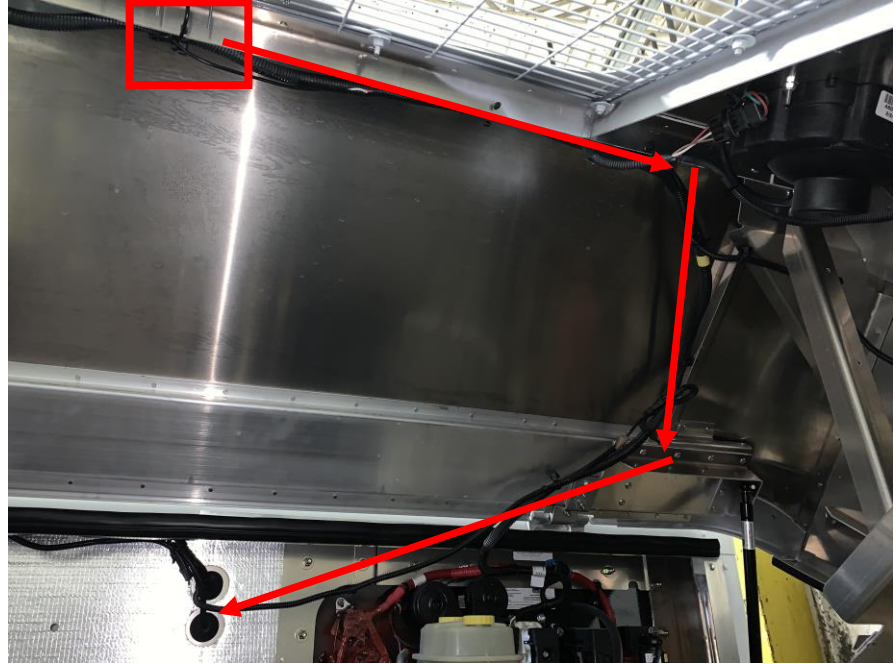

ASA Technician: Raymond Sears

Images of MO installation methods for VAVS360AMZMO:

Left side camera location outside and inside:

Right side camera location outside and inside:

Rear camera location outside and inside:

Front location inside and outside:

Main module location: Above drivers head.