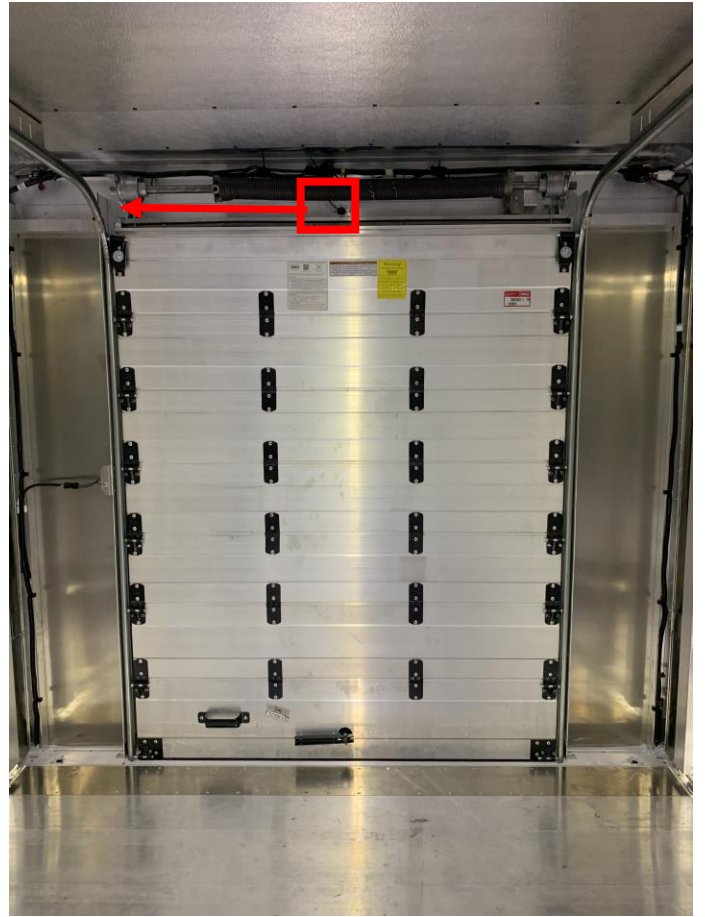

ASA Technician: Raymond Sears

Images of MO installation methods for VAVS360AMZMO:

Left side camera location outside and inside:

Right side camera location outside and inside:

Rear camera location outside and inside:

Front location inside and outside:

Main module location: Above drivers head.